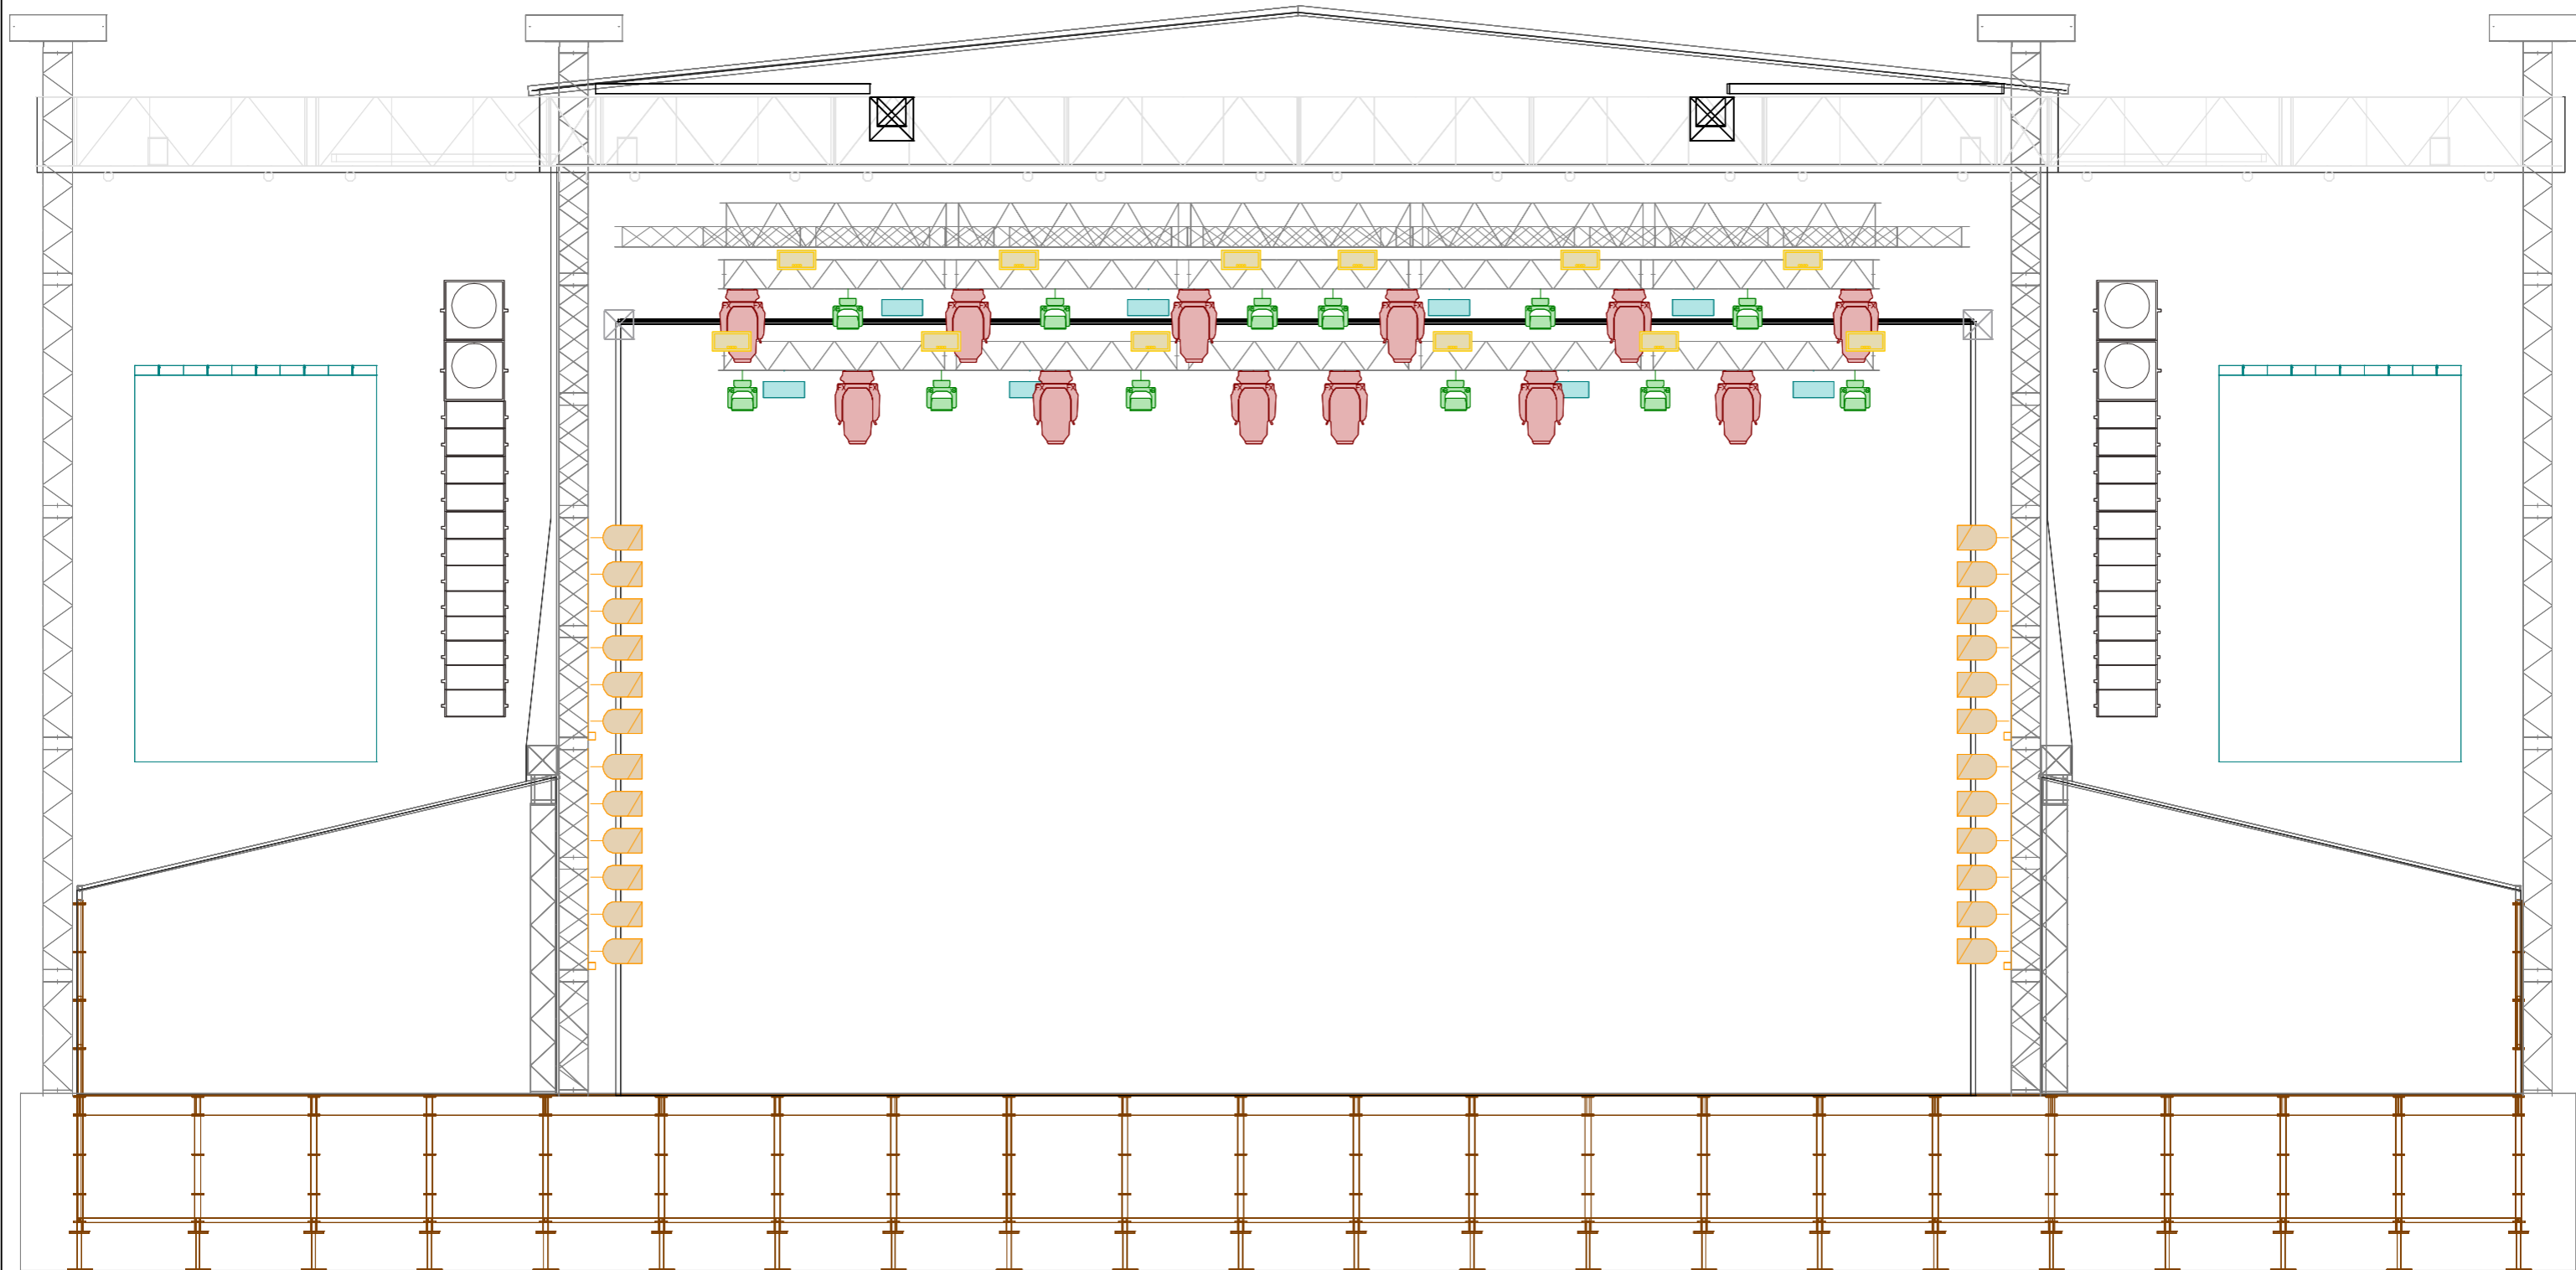

LEGEND						
Symbol	Name	Count	Fixture	Symbol	Name	Count
	MAC Viper XIP	12	MAC V		PAR 64	24
	MAC Aura XB	12	Mode:		Cluster B2FC	12
	Atomic 3000	8	Chann			

NOTES
2 X SMOKE + FAN
S.R. @ A.501-502
S.L. @ A 503-504
FOH Desk GrandMA2 li
2 x Guest DMX lines
2 x Guest LAN lines

VENUE
Store Scene
MANAGER - CONTACT
Anders Linnet
+45 27102639
al@nordic.dk

SHOW DATE
2024
SCALE
NOT TO SCALE
VERSION
V.1.1

PROJECT
Kløften Festival

DESIGN
Nordic Rentals