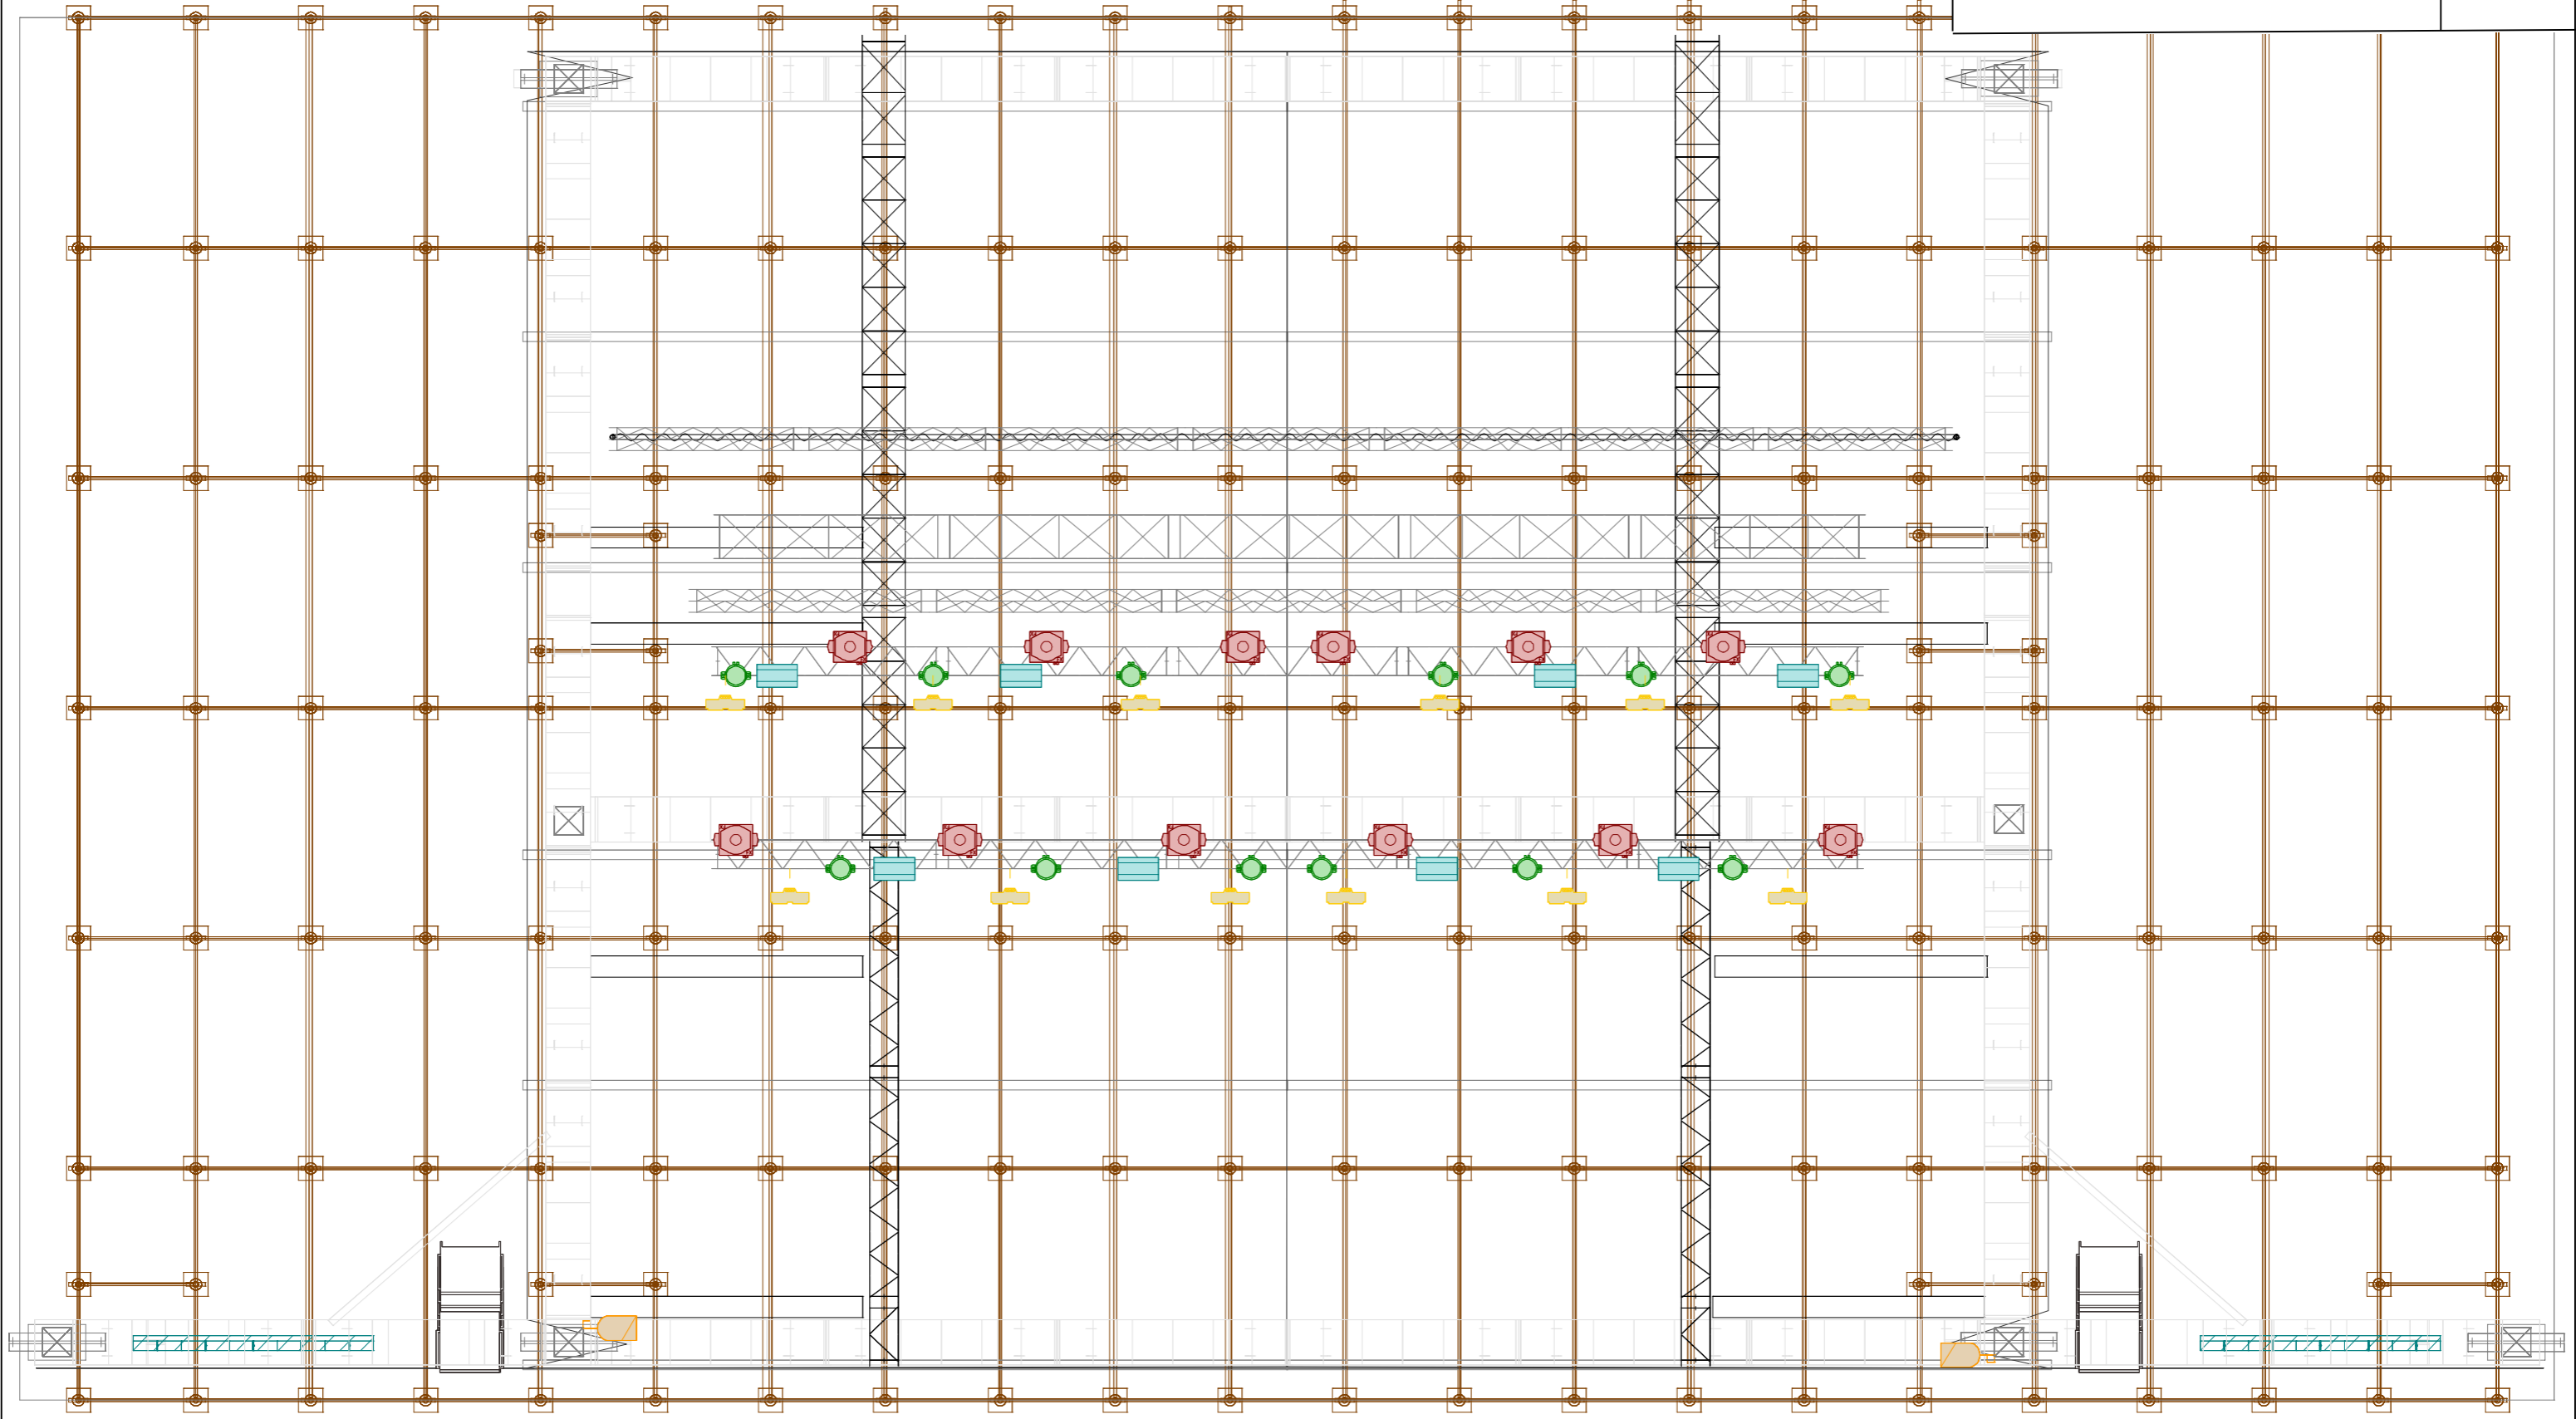

LEGEND		Name	Count	Fixture	Symbol	Name	Mode	Count
		MAC Viper XIP	12	MAC V		PAR 64		24
		MAC Aura XB	12	Mode:		Cluster B2FC	9	12
		Atomic 3000	8	Chann				

NOTES
2 X SMOKE + FAN
S.R. @ A.501-502
S.L. @ A 503-504
FOH Desk GrandMA2 li
2 x Guest DMX lines
2 x Guest LAN lines

VENUE
Store Scene
MANAGER - CONTACT
Anders Linnet
+45 27102639
al@nordic.dk

SHOW DATE
2024
SCALE
NOT TO SCALE
VERSION
V.1.1

PROJECT
Kløften Festival

DESIGN
Nordic Rentals