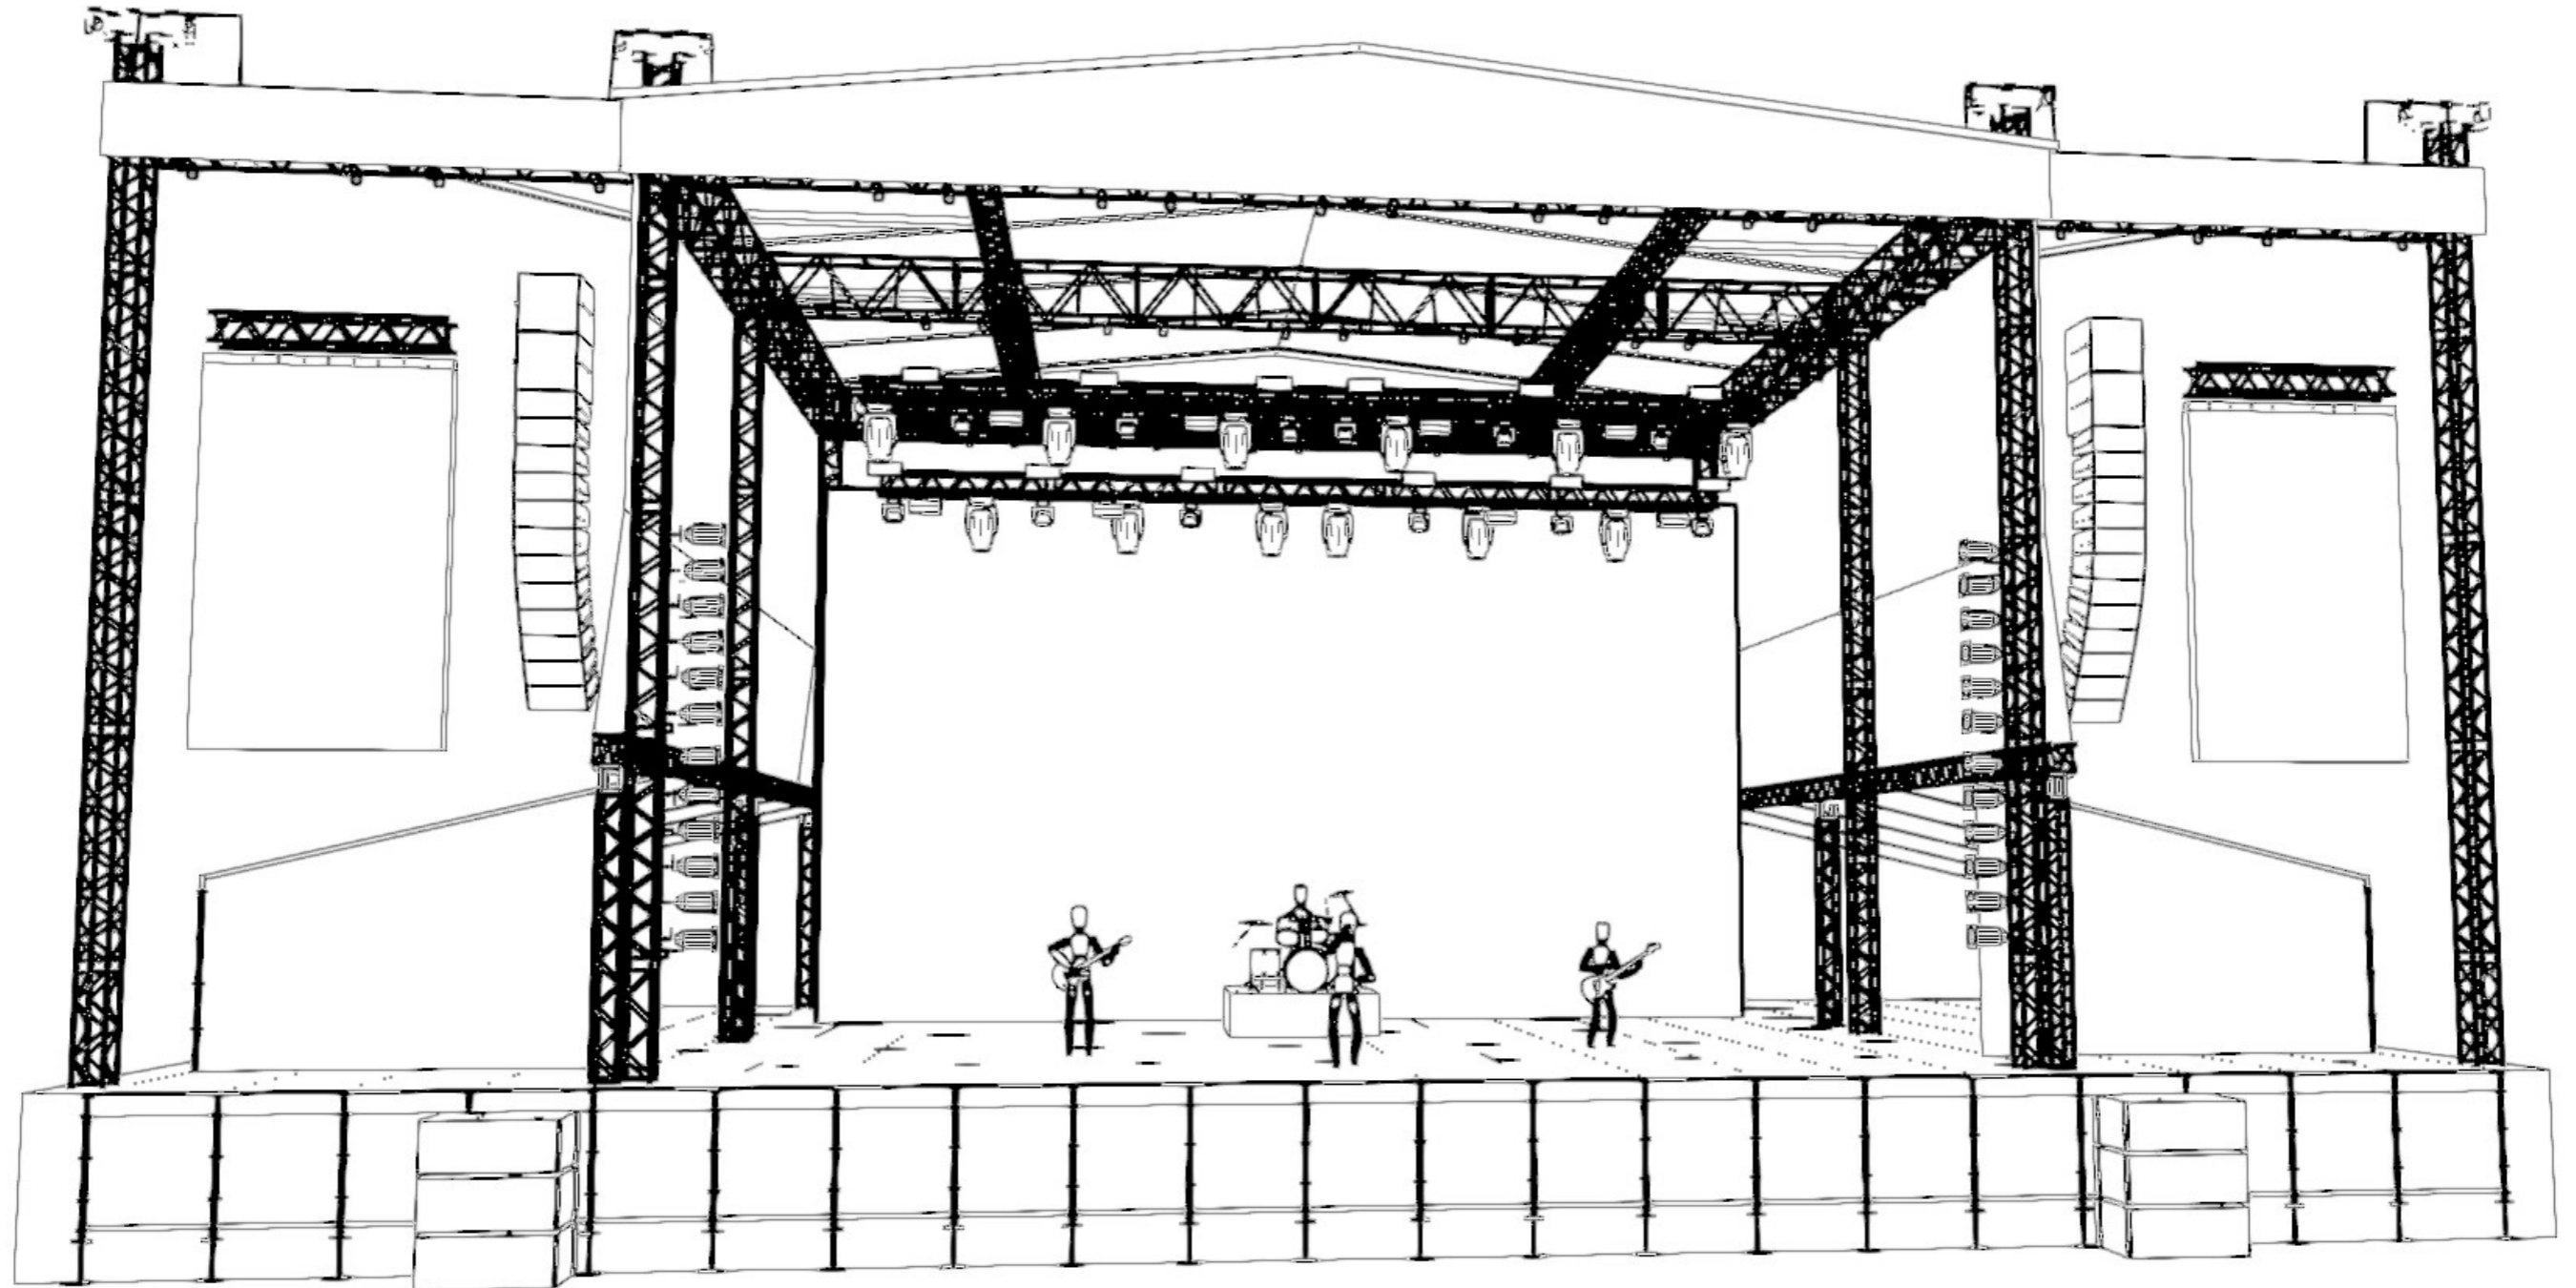

LEGEND				NOTES				VENUE	SHOW DATE	PROJECT	DESIGN
Symbol	Name	Count	Fixture Options	Symbol	Name	Mode	Count	Store Scene	2024	Kløften Festival	Nordic Rentals
	MAC Viper XIP	12	MAC Vi... Basic.		PAR 64		24	MANAGER - CONTACT	SCALE		
	MAC Aura XB	12	Mode: S... Std.		Cluster B2FC	9	12	Anders Linnet	NOT TO SCALE		
	Atomic 3000	8	Channe... 4 Ch.					+45 27102639	VERSION		
								al@nordic.dk	V.1.1