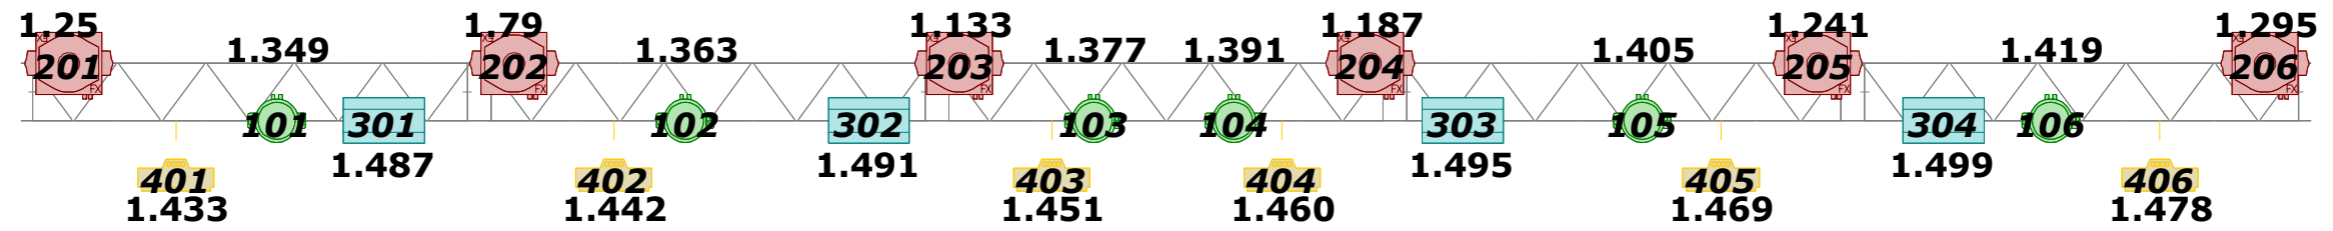

SHOW DATE
 2024
SCALE
 NOT TO SCALE
VERSION
 V.1.1

PROJECT
 Kløften Festival

DESIGN
 Nordic Rentals

LEGEND				NOTES				VENUE	SHOW DATE	PROJECT	DESIGN
Symbol	Name	Count	Fixture	Symbol	Name	Mode	Count	Store Scene	2024	Kløften Festival	Nordic Rentals
	MAC Viper XIP	12	MAC V		PAR 64		24	MANAGER - CONTACT	SCALE		
	MAC Aura XB	12	Mode:		Cluster B2FC	9	12	Anders Linnet	NOT TO SCALE		
	Atomic 3000	8	Chann					al@nordic.dk	VERSION		
									V.1.1		

N .Backdrop, US

N. Guest LX

N .Backdrop, DS

N. LX2

N. LX1

N. side truss

N. side truss

5.70m
7.70m
8.30m
9.00m
10.00m