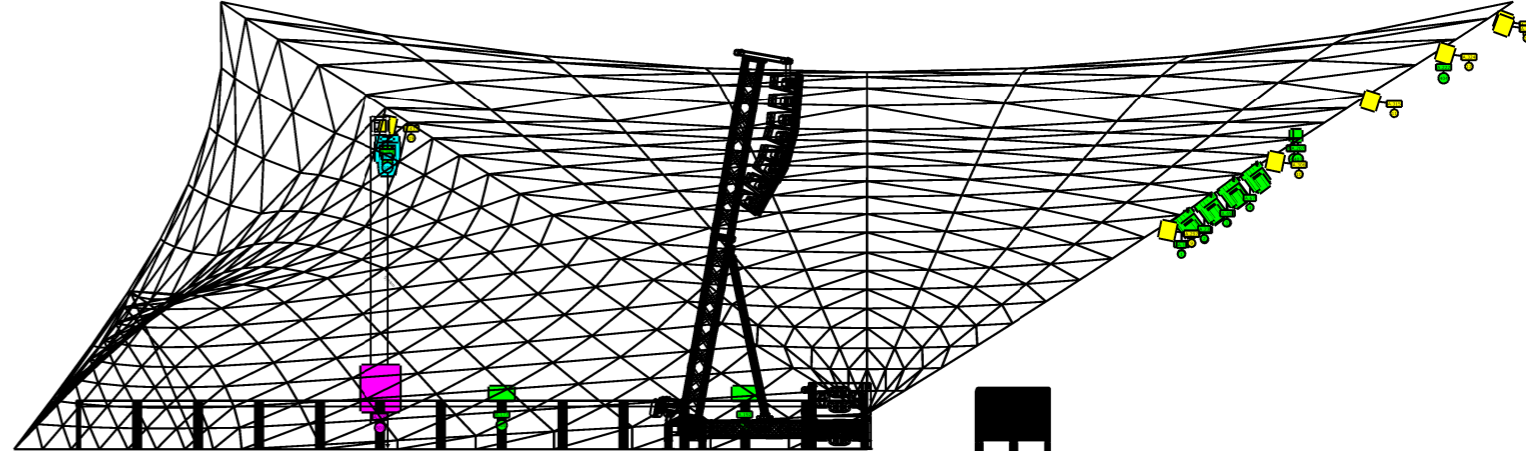

Scale: 1:143,25

Scale: 1:132,14

Scale: 1:124,06

Project	Kløften Festival 2024		Drawing author	CSJ	Drawing version	1.0
Project location	Down Under stage		 LYD LYS SCENE AV			
Set designer	Unico-Gruppen					
Symbol Key						
	Robin LEDBeam 350 FW - Standard 16 Bit [Colmix = RGBW ] (16)	Zenit W600 - 15ch (8)				
	Cluster B2 FC - 9ch (16)	Viper deLuxe 2ch Smoke Fan (2)				
	MAC Allure Profile - Basic 32ch (8)					