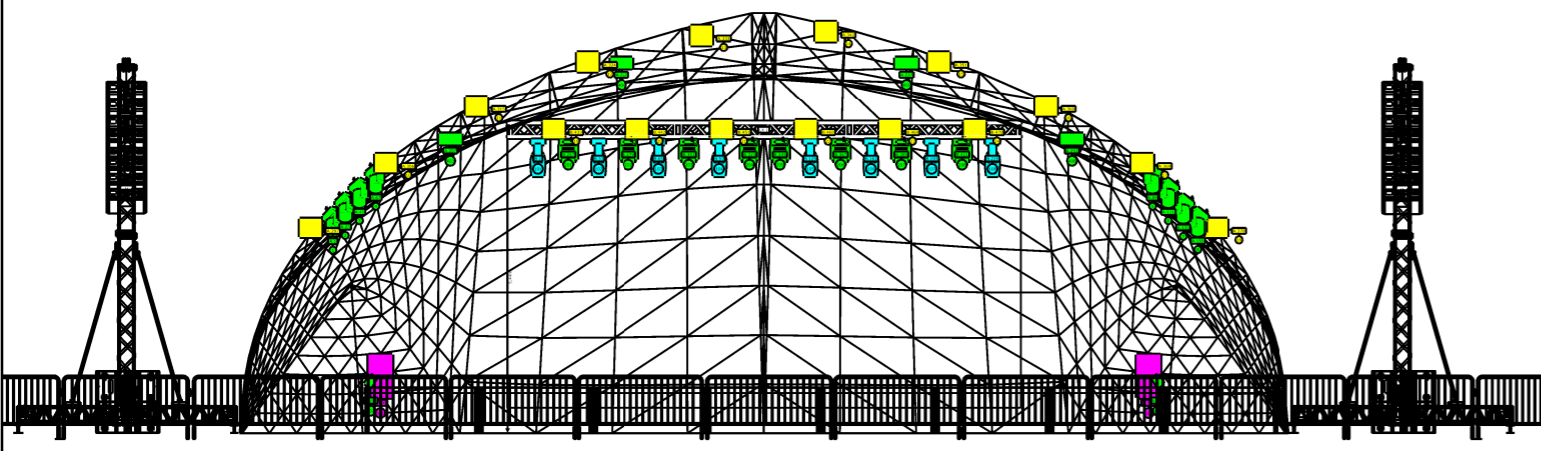

Scale: 1:143,25

Scale: 1:132,14

Scale: 1:124,06

Project	Kløften Festival 2024		Drawing author	CSJ	Drawing version	1.0
Project location	Down Under stage		 LYD LYS SCENE AV			
Set designer	Unico-Gruppen					
Symbol Key						
	Robin LEDBeam 350 FW - Standard 16 Bit [Colmix = RGBW ] (16)	Zenit W600 - 15ch (8)				
	Cluster B2 FC - 9ch (16)	Viper deLuxe 2ch Smoke Fan (2)				
	MAC Allure Profile - Basic 32ch (8)					