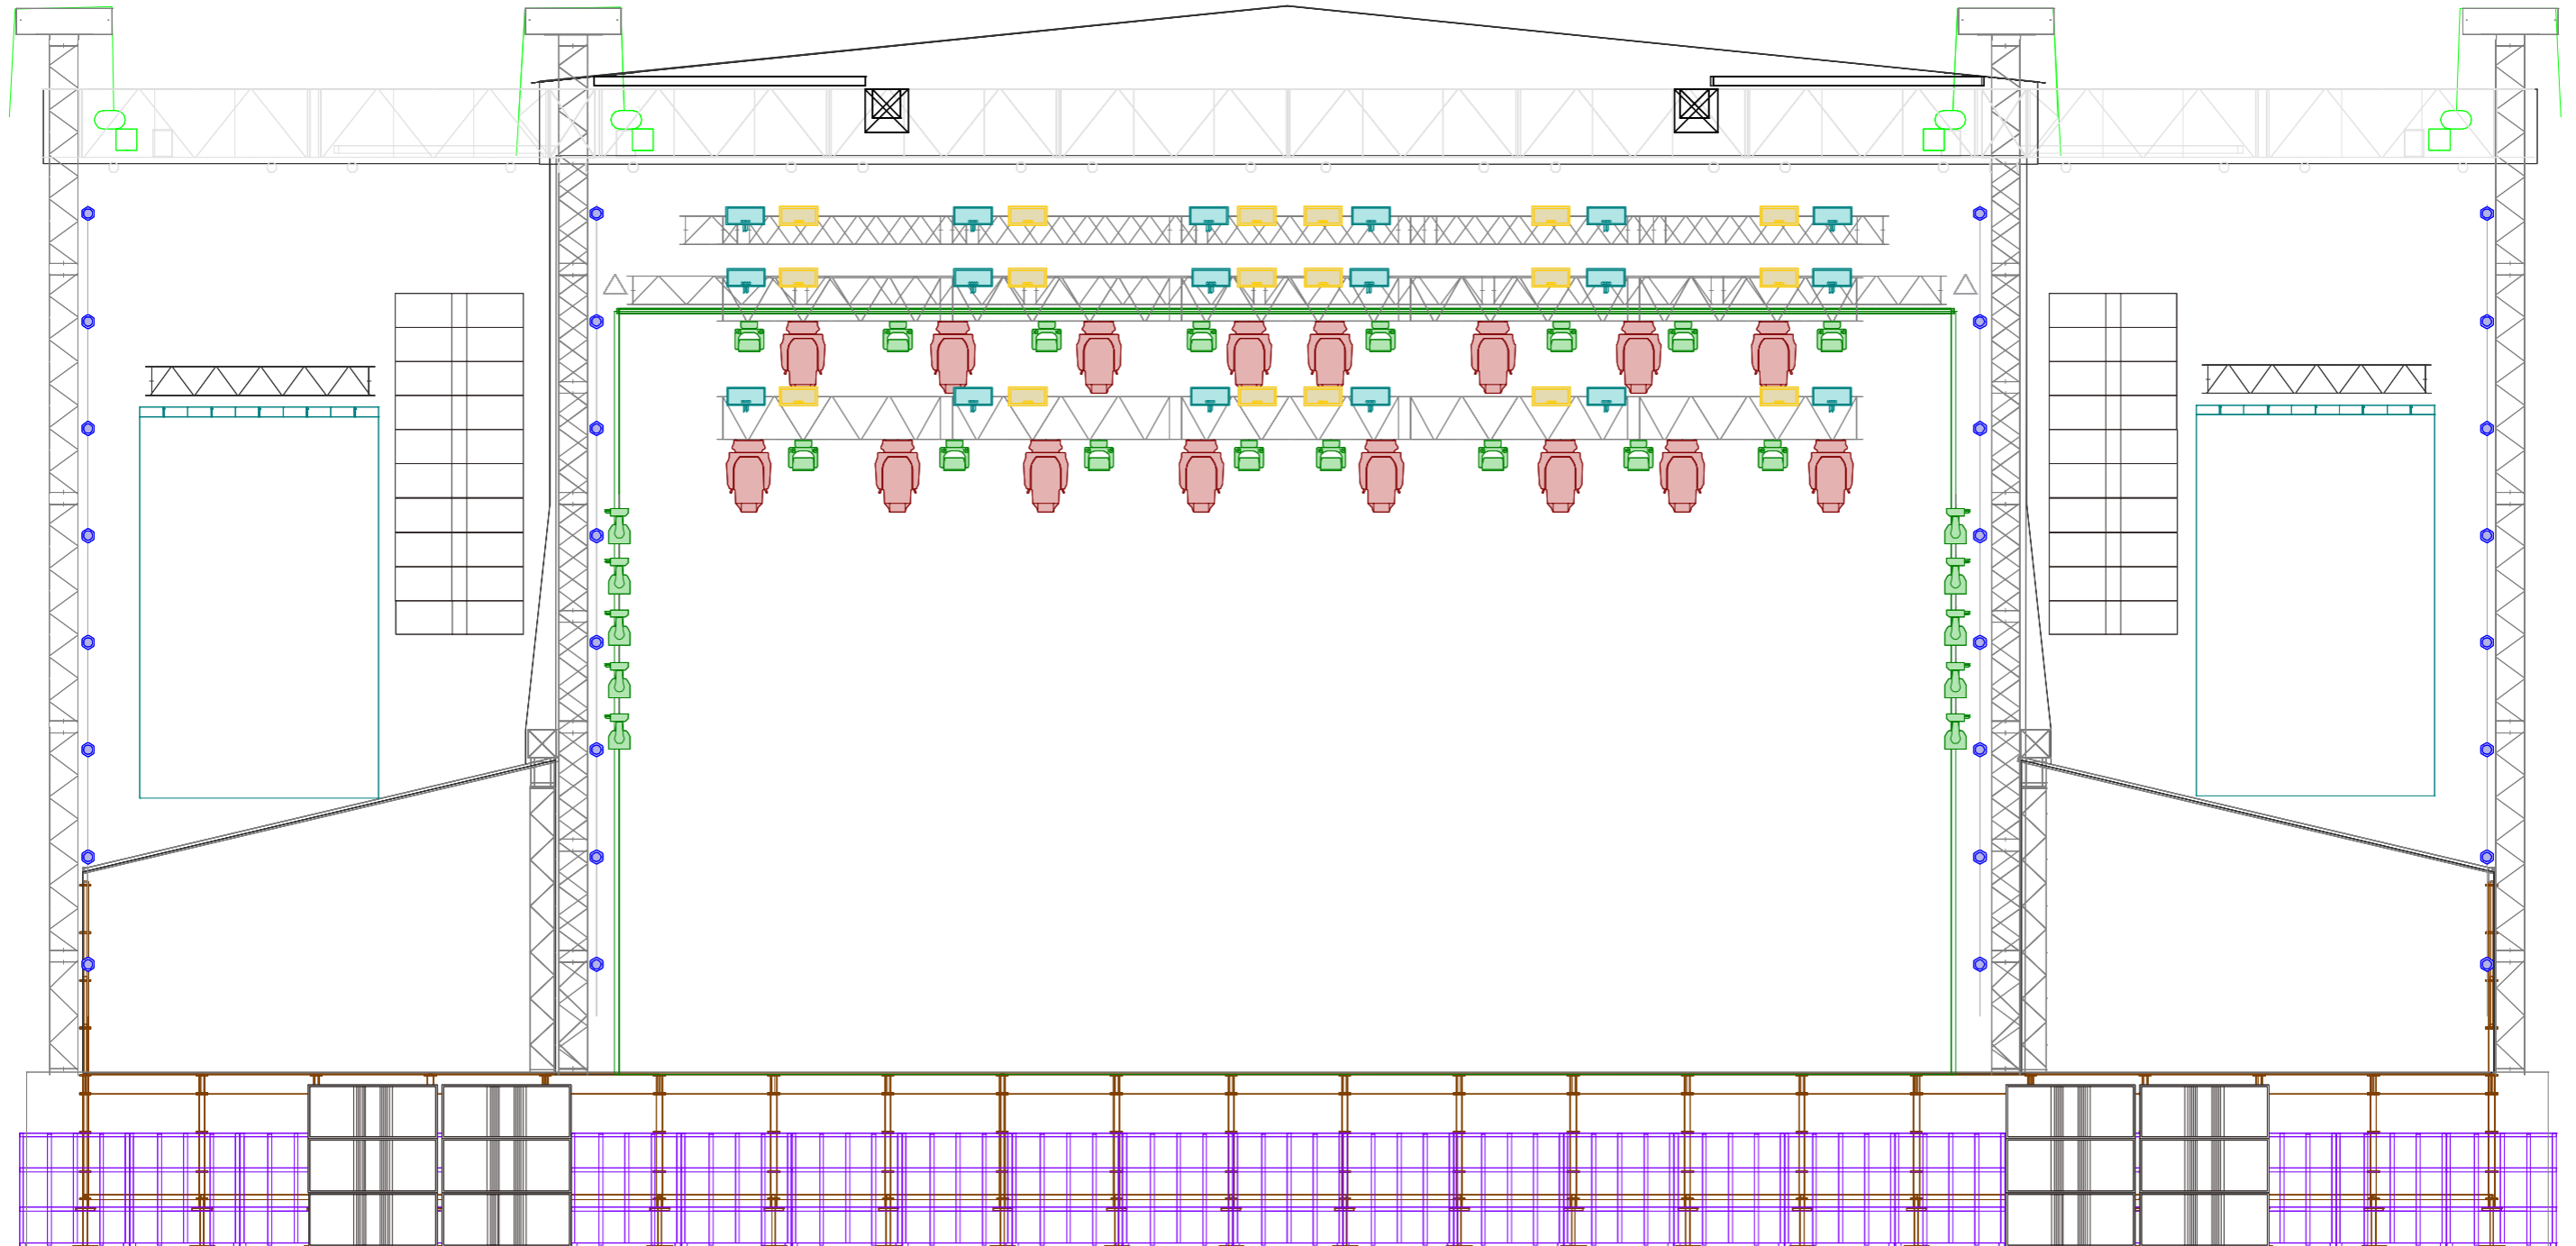

LEGEND

Symbol	Name	Mode	Col	Symbol	Name	Mode	Count
	MAC Aura XB	Std.	16		Color Strike M	24	18
	MAC Viper XIP	16-Bit Ex.	16				
	Cluster B2FC	9	18				

NOTES
2 X SMOKE + FAN
S.R. @ A.501-502
S.L. @ A 503-504
FOH Desk GrandMA3 Mode 3
2 x Guest DMX lines
2 x Guest LAN lines

VENUE
Store Scene
MANAGER - CONTACT
Anders Linnet
+45 27102639
al@nordic.dk

SHOW DATE
2025

SCALE
NOT TO SCALE

VERSION
V.1.1

PROJECT
Kløften Festival

DESIGN
Nordic Rentals