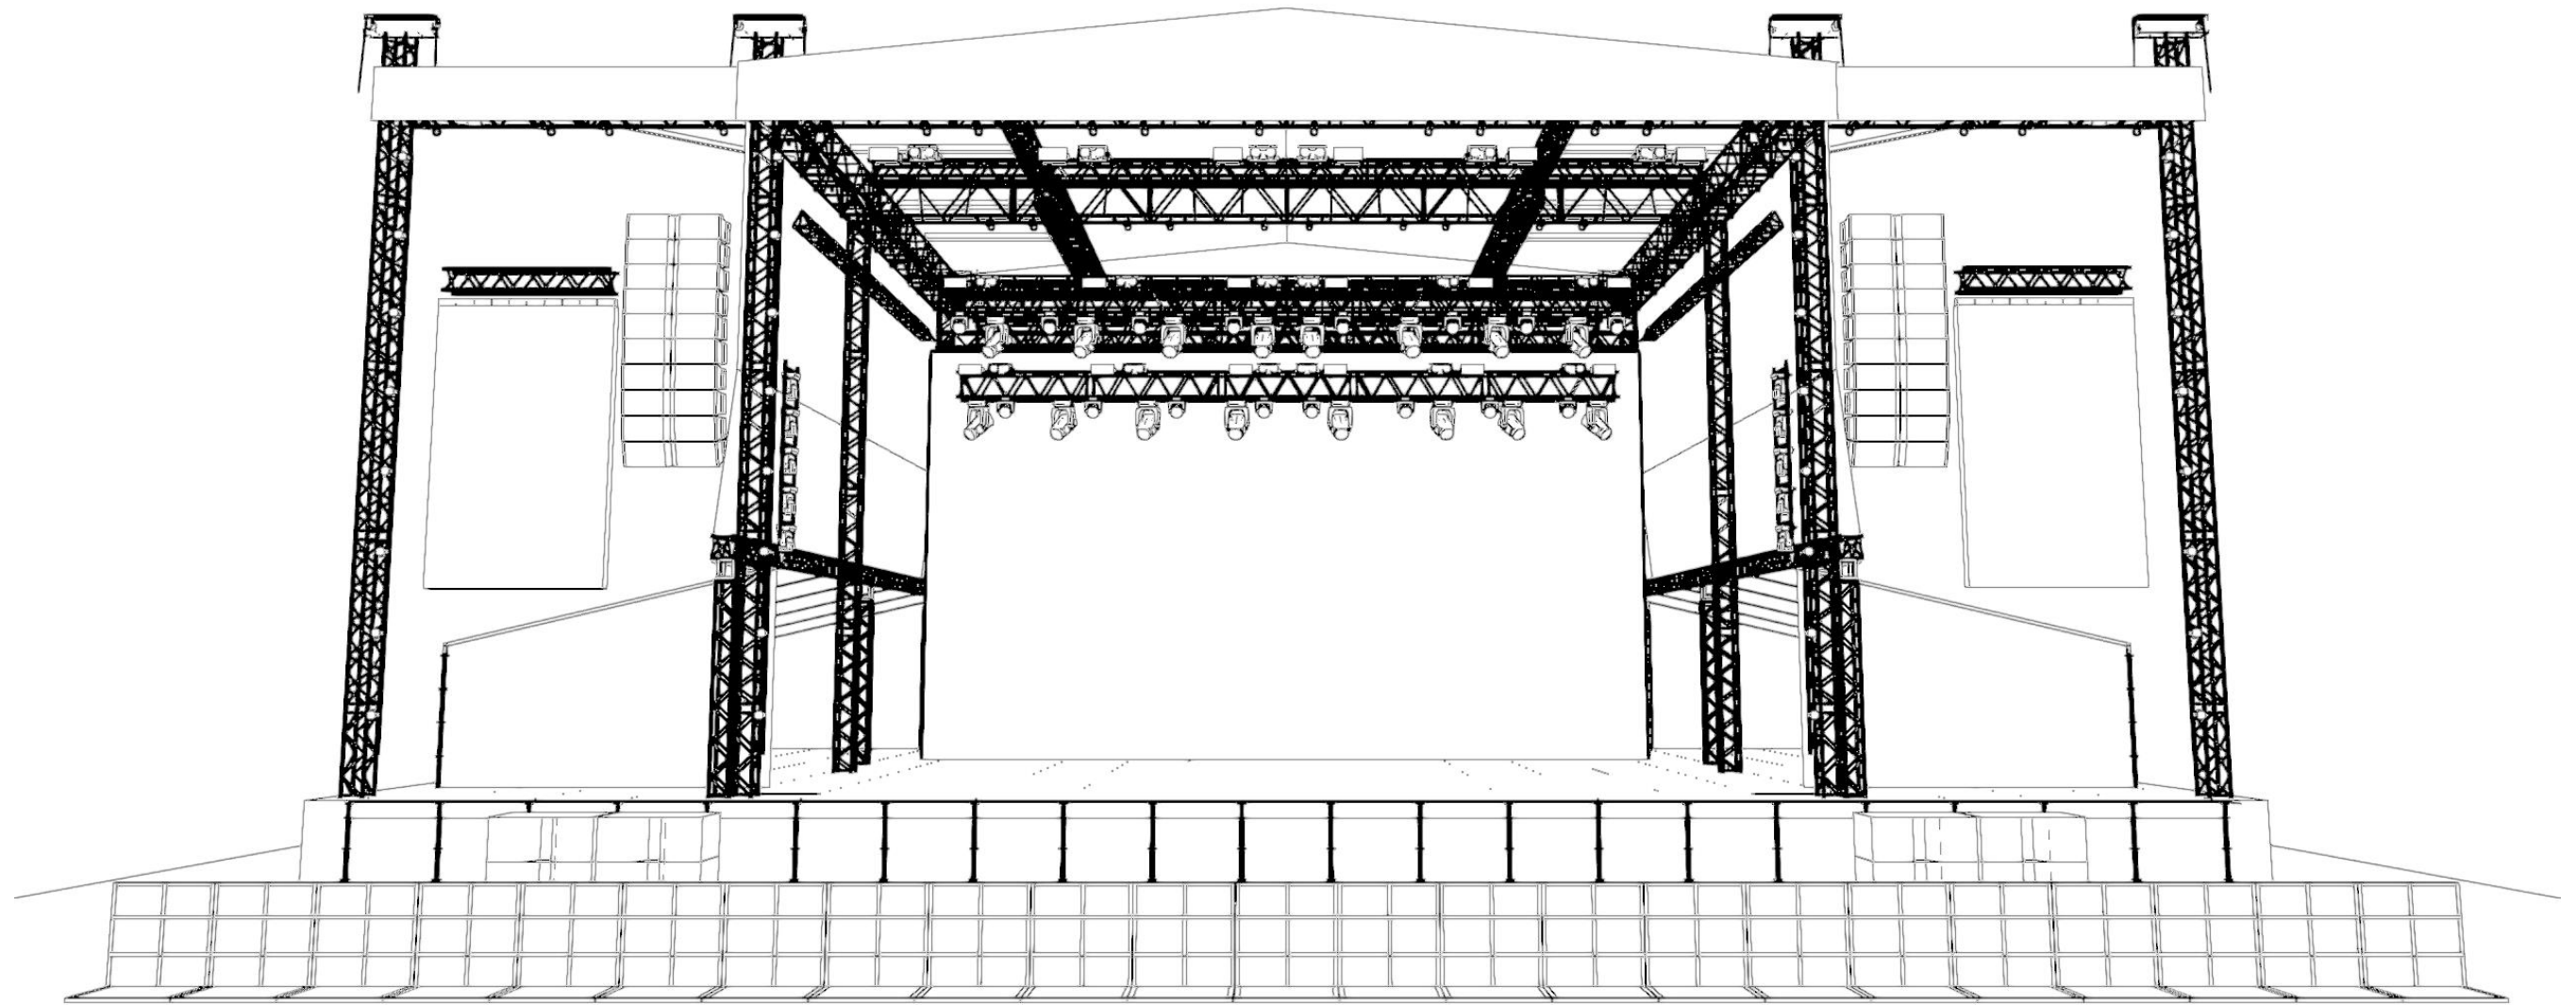

KLØFTEN FESTIVAL 2025 – STORE SCENE

KLØFTEN FESTIVAL 2025 – STORE SCENE

Light Specifications

Intelligent:

- 16 Pcs. Martin Mac Viper XIP
- 16 Pcs. Martin Mac Aura XB
- 10 Pcs. Martin Mac Aura XIP
- 18 Pcs. Chauvet Color Strike M
- 24 Pcs. Martin VDO Atomic Dot WRM

Generics:

- 02 Pcs. Look Viper Fan Fogger
- 18 Pcs. Roxx Cluster B2FC

Truss:

- 03 Pcs. House LX
- 01 Pcs. Guest LX
- 02 Pcs. Backdrop LX (MAX 50KG For Backdrop)
- 02 Pcs. Side Truss

Control:

- 01 Pcs. MA Lightning Grandma3 Mode 3
- 02 Pcs. Guest DMX Lines FOH – Stage
- 02 Pcs. Guest CAT5 FOH – Stage