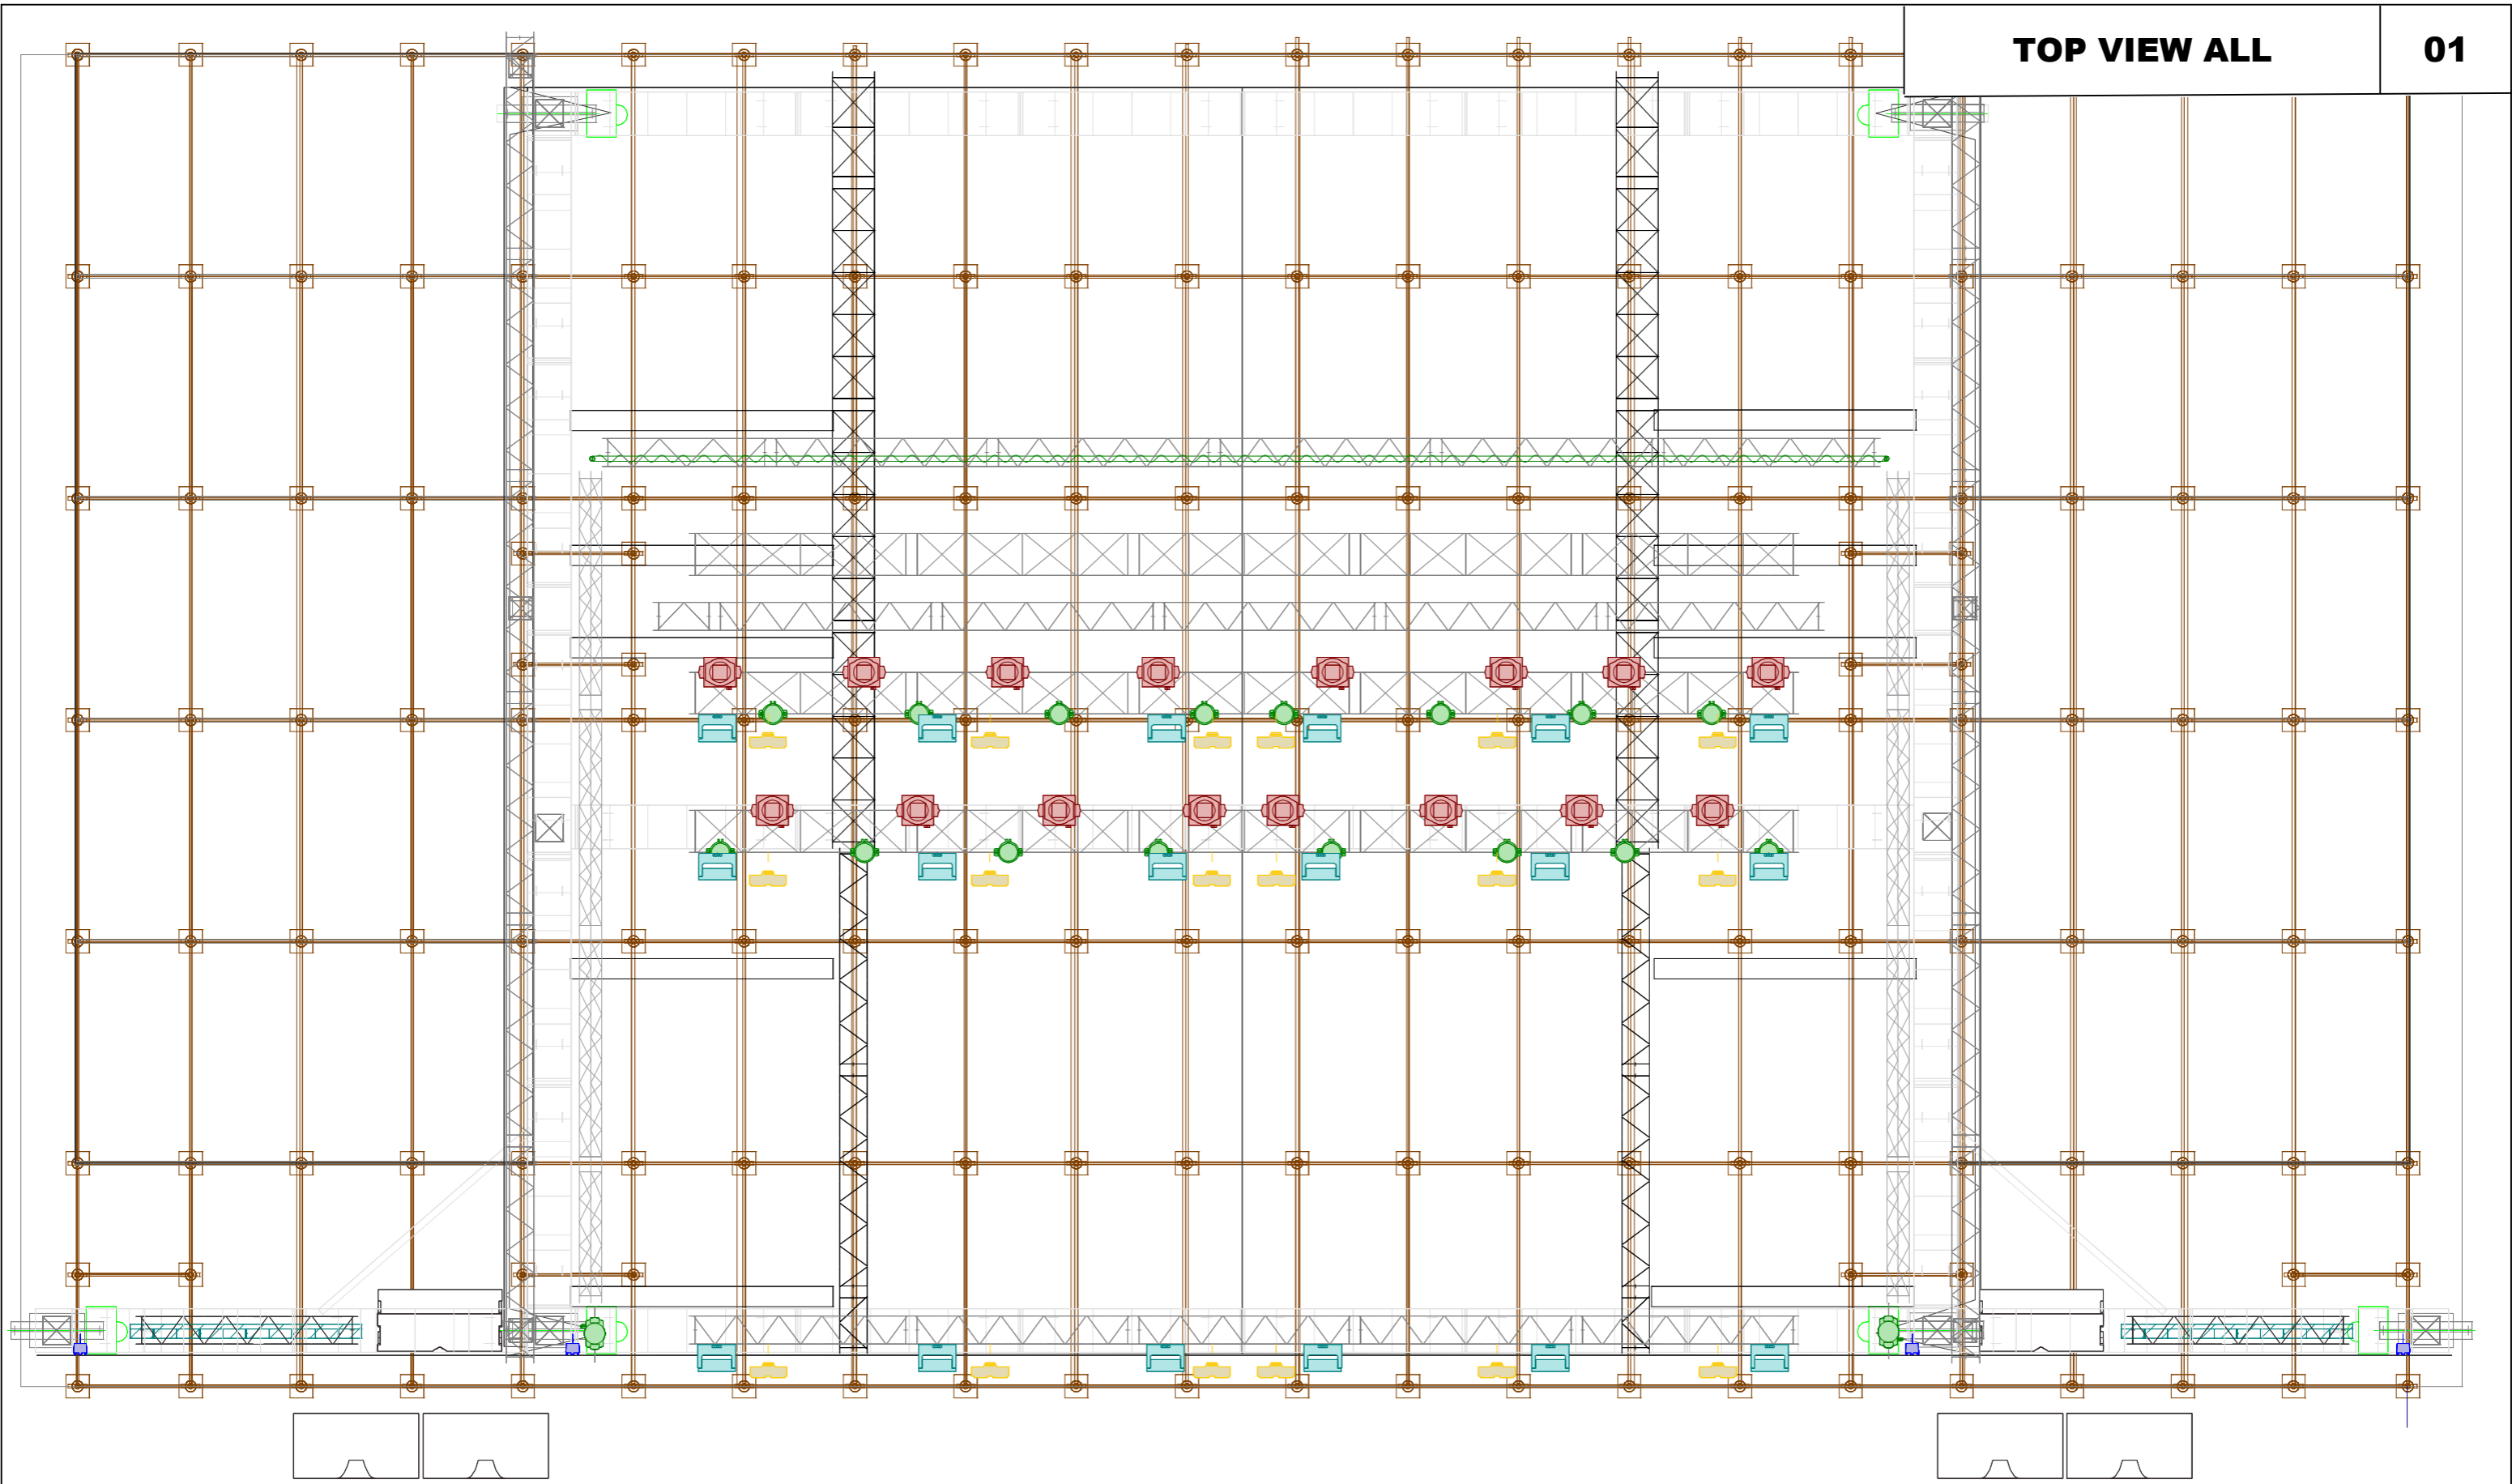

LEGEND							
Symbol	Name	Mode	Count	Symbol	Name	Mode	Count
	MAC Aura XB	Std.	16		Color Strike M	24	18
	MAC Viper XIP	16-Bit Ex.	16				
	Cluster B2FC	9	18				

NOTES
2 X SMOKE + FAN
S.R. @ A.501-502
S.L. @ A 503-504
FOH Desk GrandMA3 Mode 3
2 x Guest DMX lines
2 x Guest LAN lines

VENUE
Store Scene
MANAGER - CONTACT
Anders Linnet
+45 27102639
al@nordic.dk

SHOW DATE
2025
SCALE
NOT TO SCALE
VERSION
V.1.1

PROJECT
Kløften Festival

DESIGN
Nordic Rentals