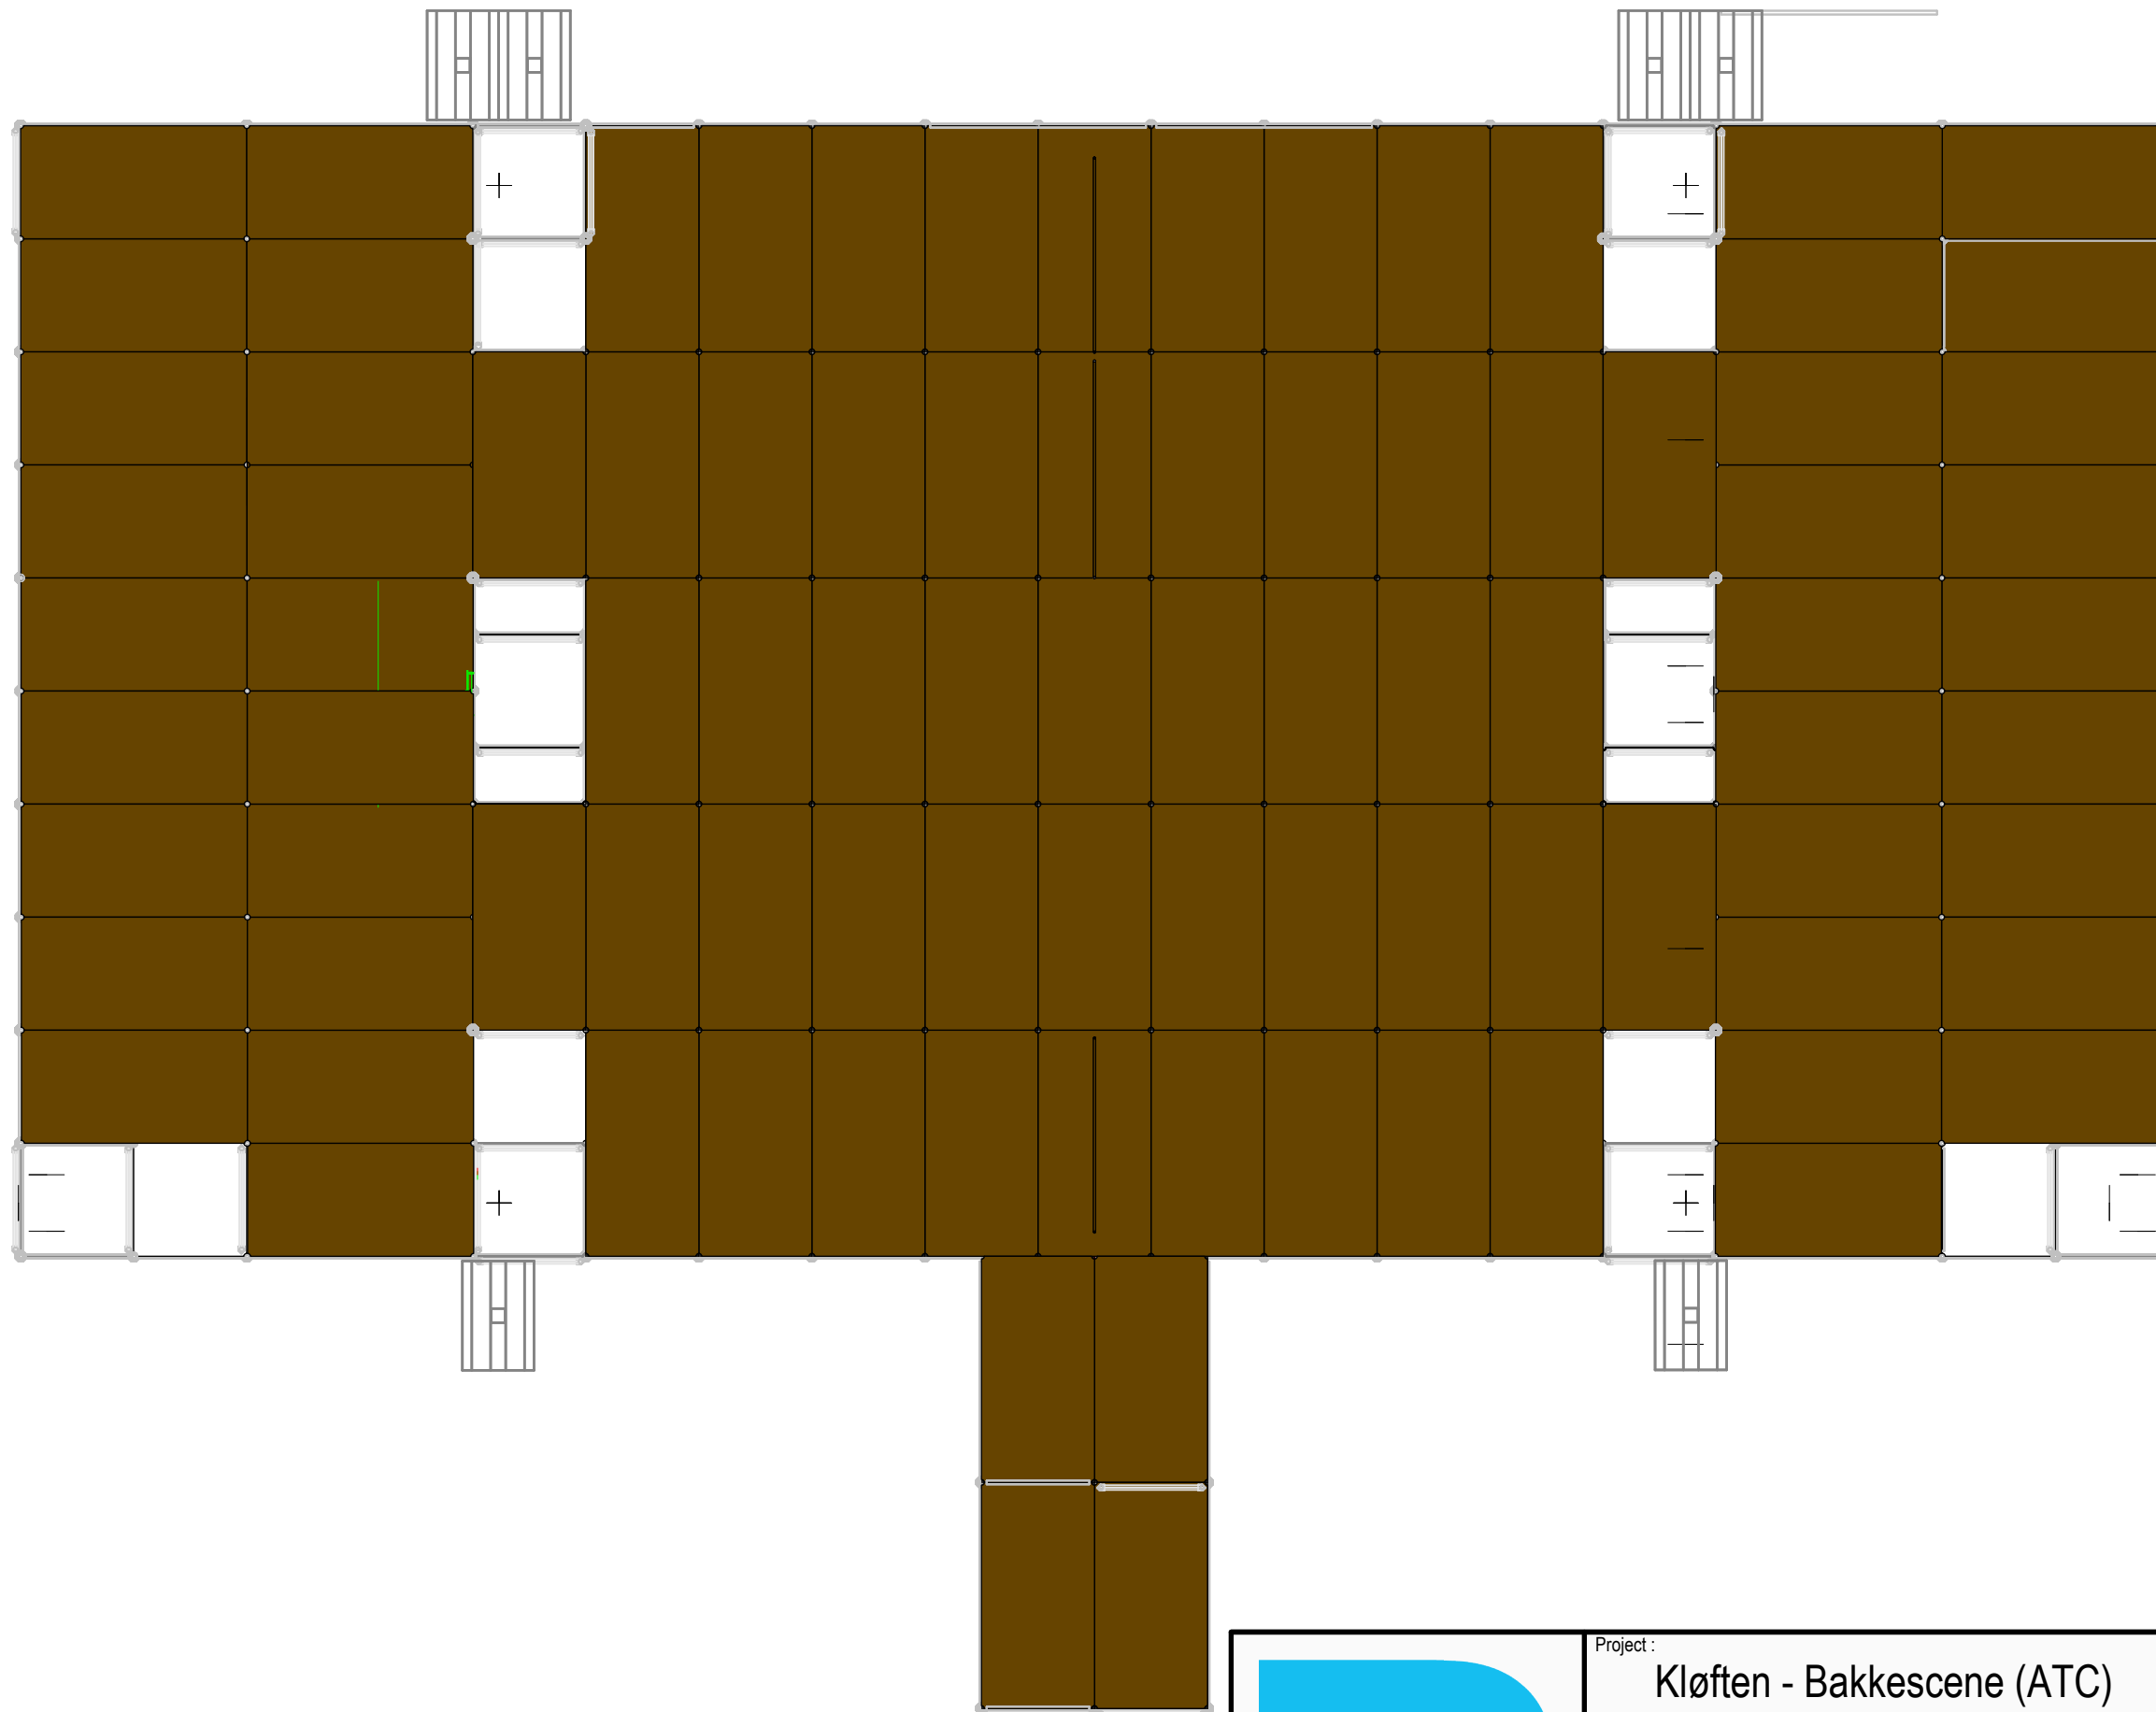

	Project : Kløften - Bakkescene (ATC)	
	File : ATC Kløften - 2026.vwx	View : Front iso
		Scale : 1:90
		Units : mm
	Notes :	Date :
		PM : ANLI
		Drawn By : MMM
		Page : 1/3

	Project : Kløften - Bakkescene (ATC)	
	File : ATC Kløften - 2026.vwx	View : Top - mål
	Scale : 1:75	Date :
	Units : mm	PM : ANLI
Notes :	Drawn By : MMM	Page : 2/3

	Project : Kløften - Bakkescene (ATC)	
	File : ATC Kløften - 2026.vwx	View : Top - gulv
	Scale : 1:75	Date :
	Units : mm	PM : ANLI
Notes :	Drawn By : MMM	Page : 3/3