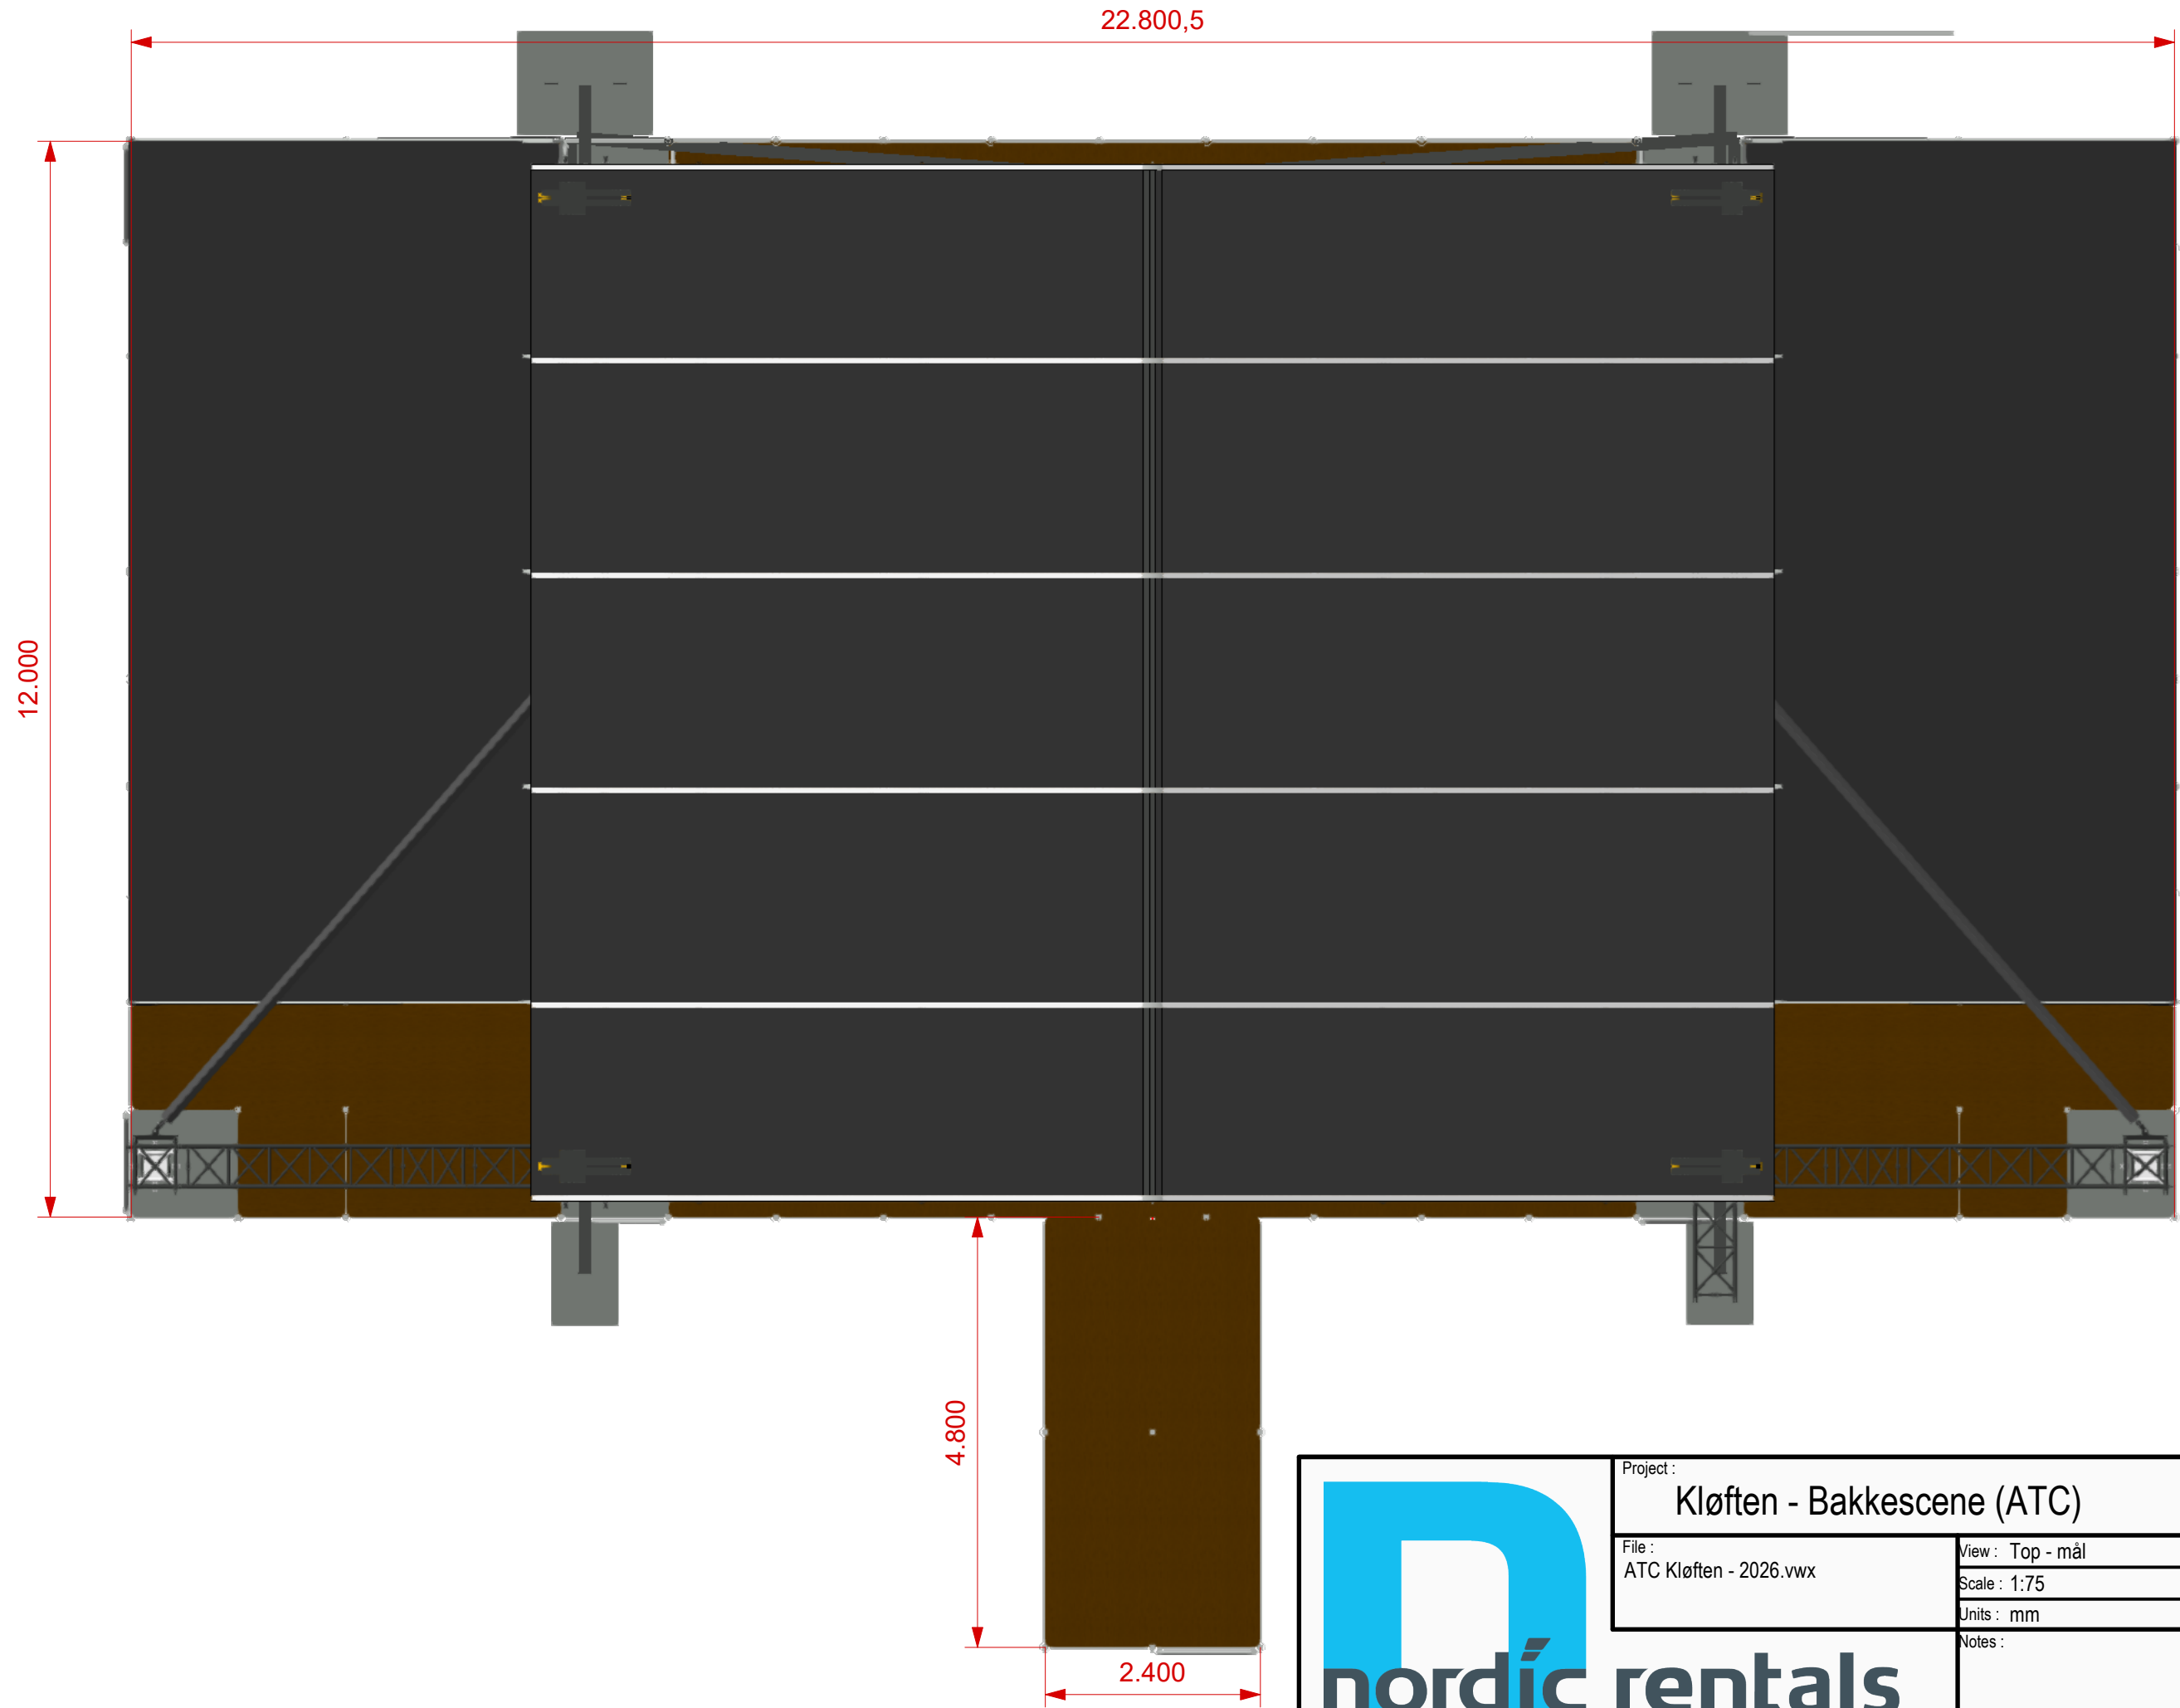

	Project : Kløften - Bakkescene (ATC)	
	File : ATC Kløften - 2026.vwx	View : Front iso
		Scale : 1:90
		Units : mm
	Notes :	Date :
		PM : ANLI
		Drawn By : MMM
		Page : 1/3

	Project : Kløften - Bakkescene (ATC)	
	File : ATC Kløften - 2026.vwx	View : Top - mål
	Scale : 1:75	Date :
	Units : mm	PM : ANLI
Notes :	Drawn By : MMM	Page : 2/3

	Project : Kløften - Bakkescene (ATC)	
	File : ATC Kløften - 2026.vwx	View : Top - gulv
	Scale : 1:75	Date :
	Units : mm	PM : ANLI
Notes :	Drawn By : MMM	Page : 3/3