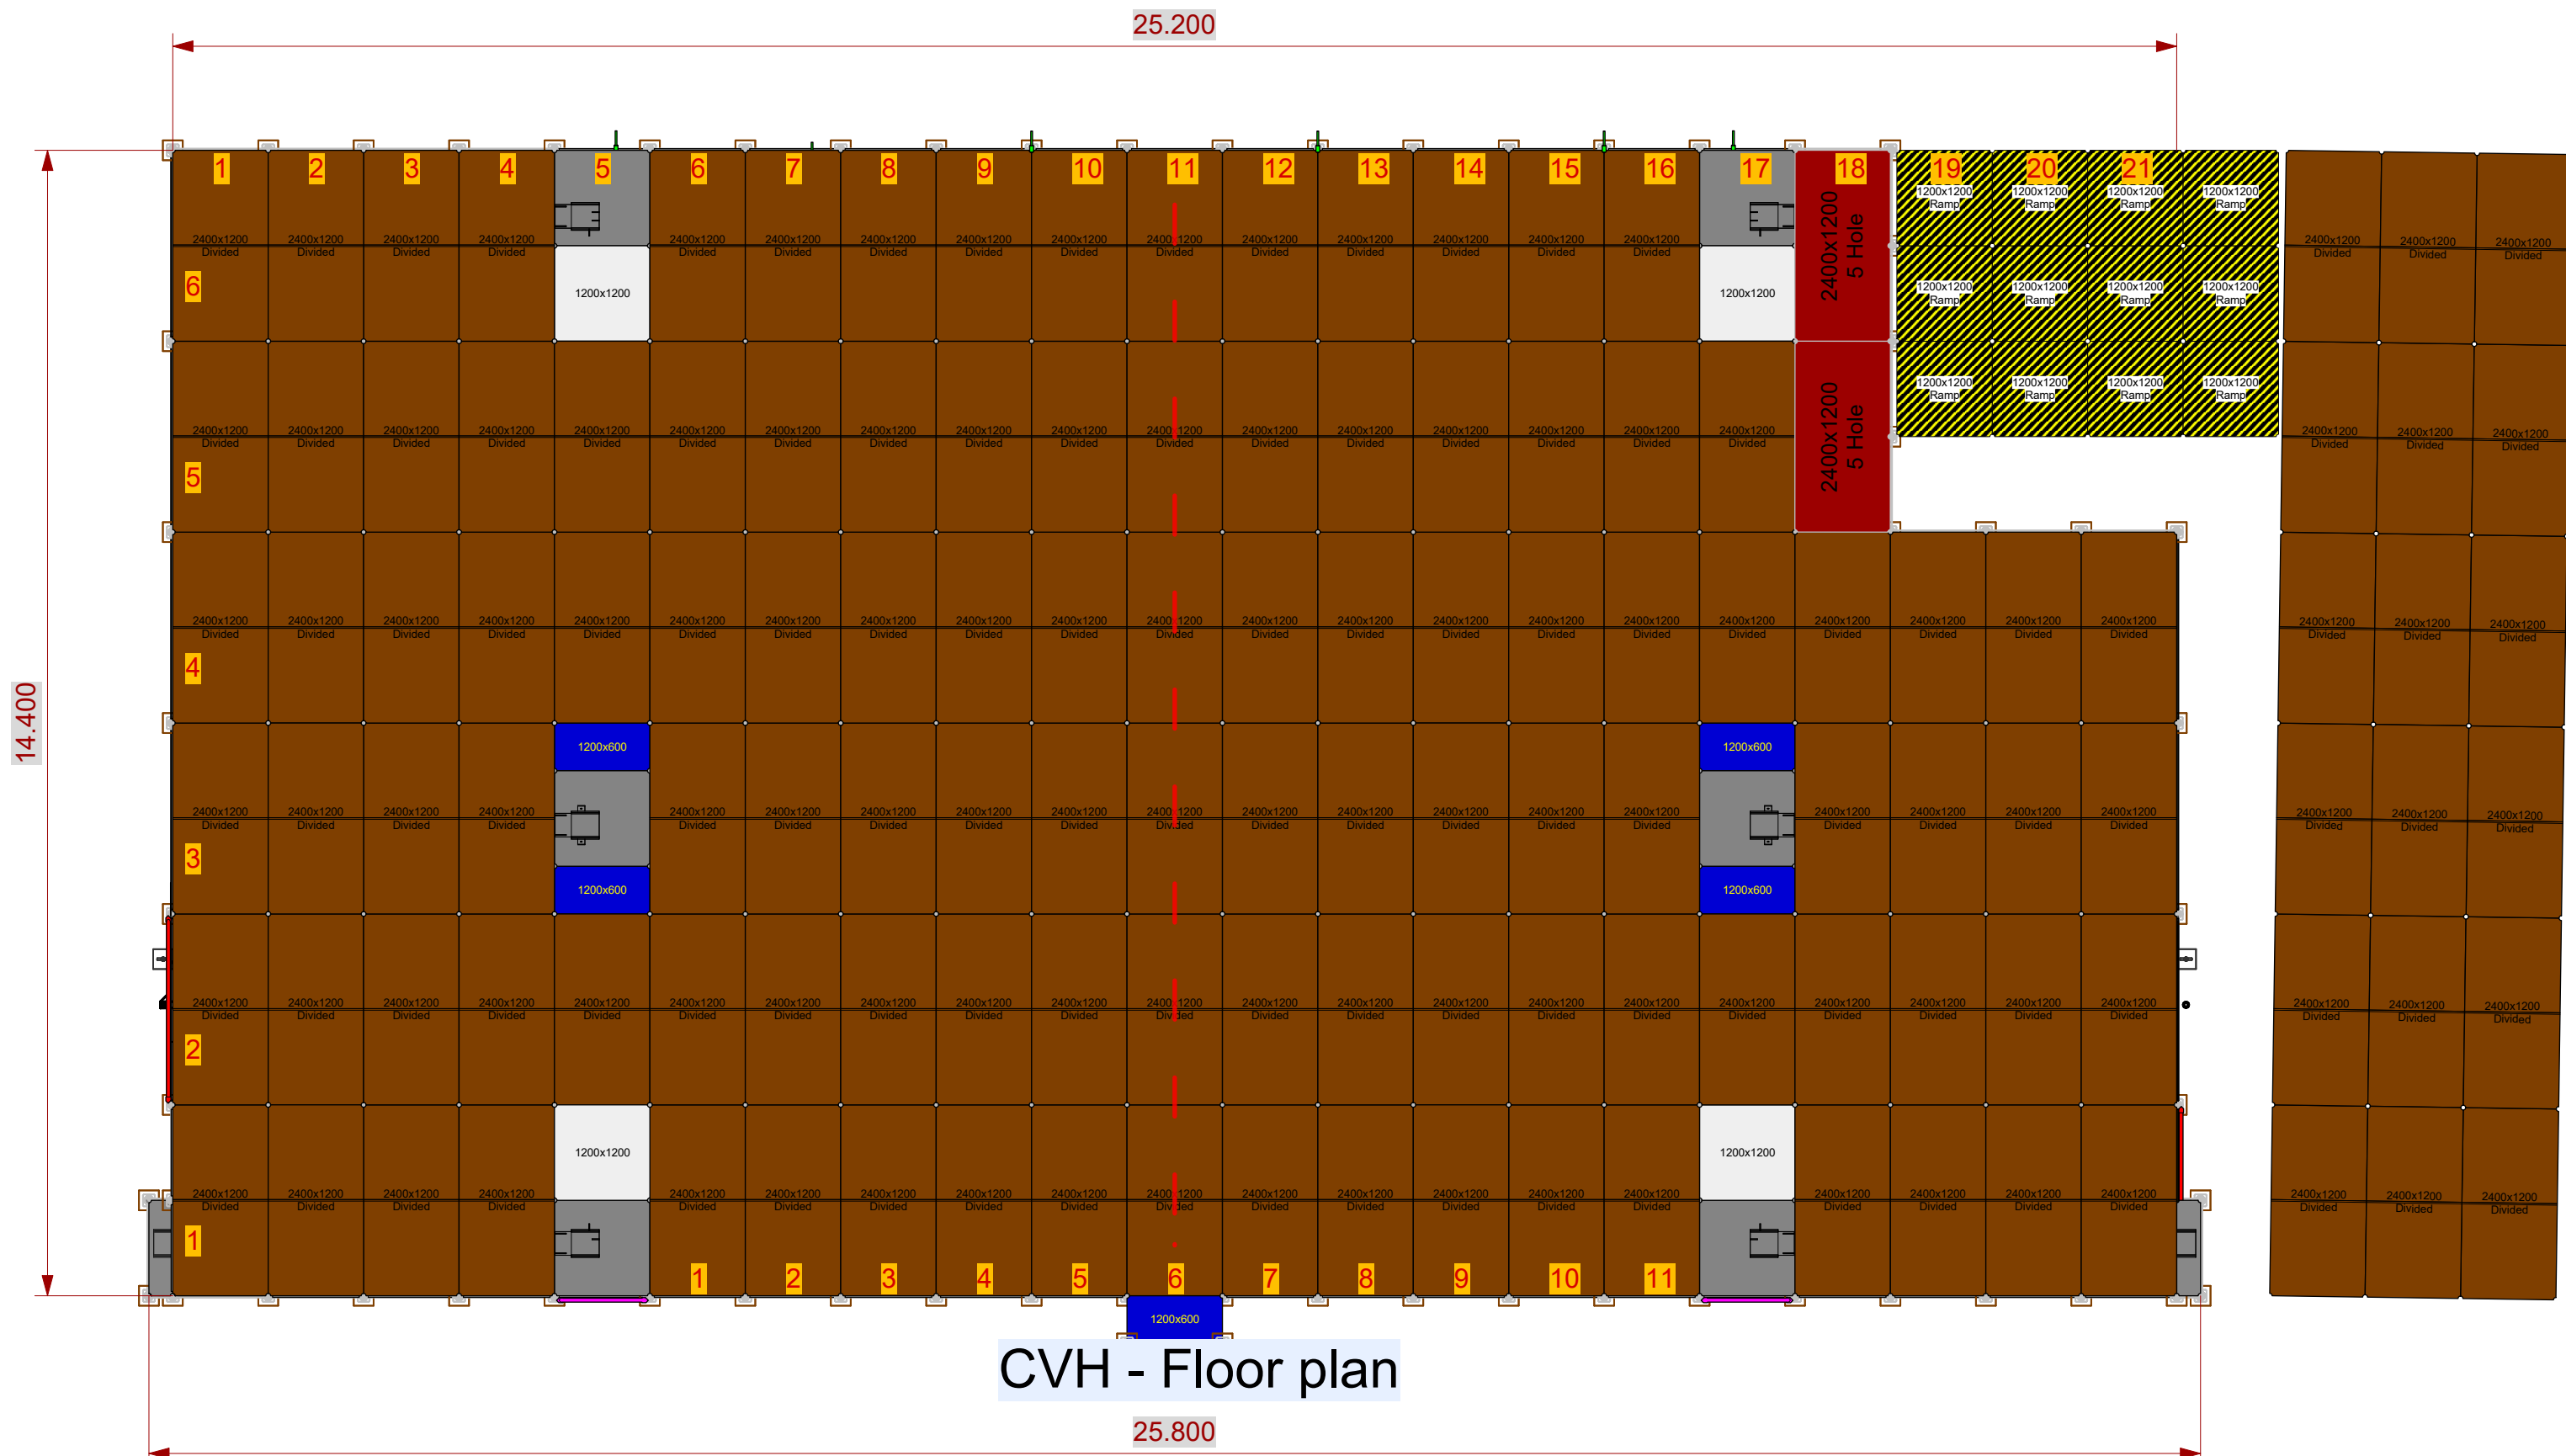

	Project : CVH Kløften 2026	
	File : CVH Kløften (store scene) 2026.vwx	View : FRONT
	Scale : 1:90	Date : 2026
	Units : mm	PM : ANLI
Notes :	Drawn By : MMM	Page : 1/2

CVH - Floor plan

	Project : CVH Kløften 2026	
	File : CVH Kløften (store scene) 2026.vwx	View : Gulv plan
		Scale : 1:80
		Units : mm
		Notes :
	Date : 2026	
	PM : ANLI	
	Drawn By : MMM	
	Page : 2/2	