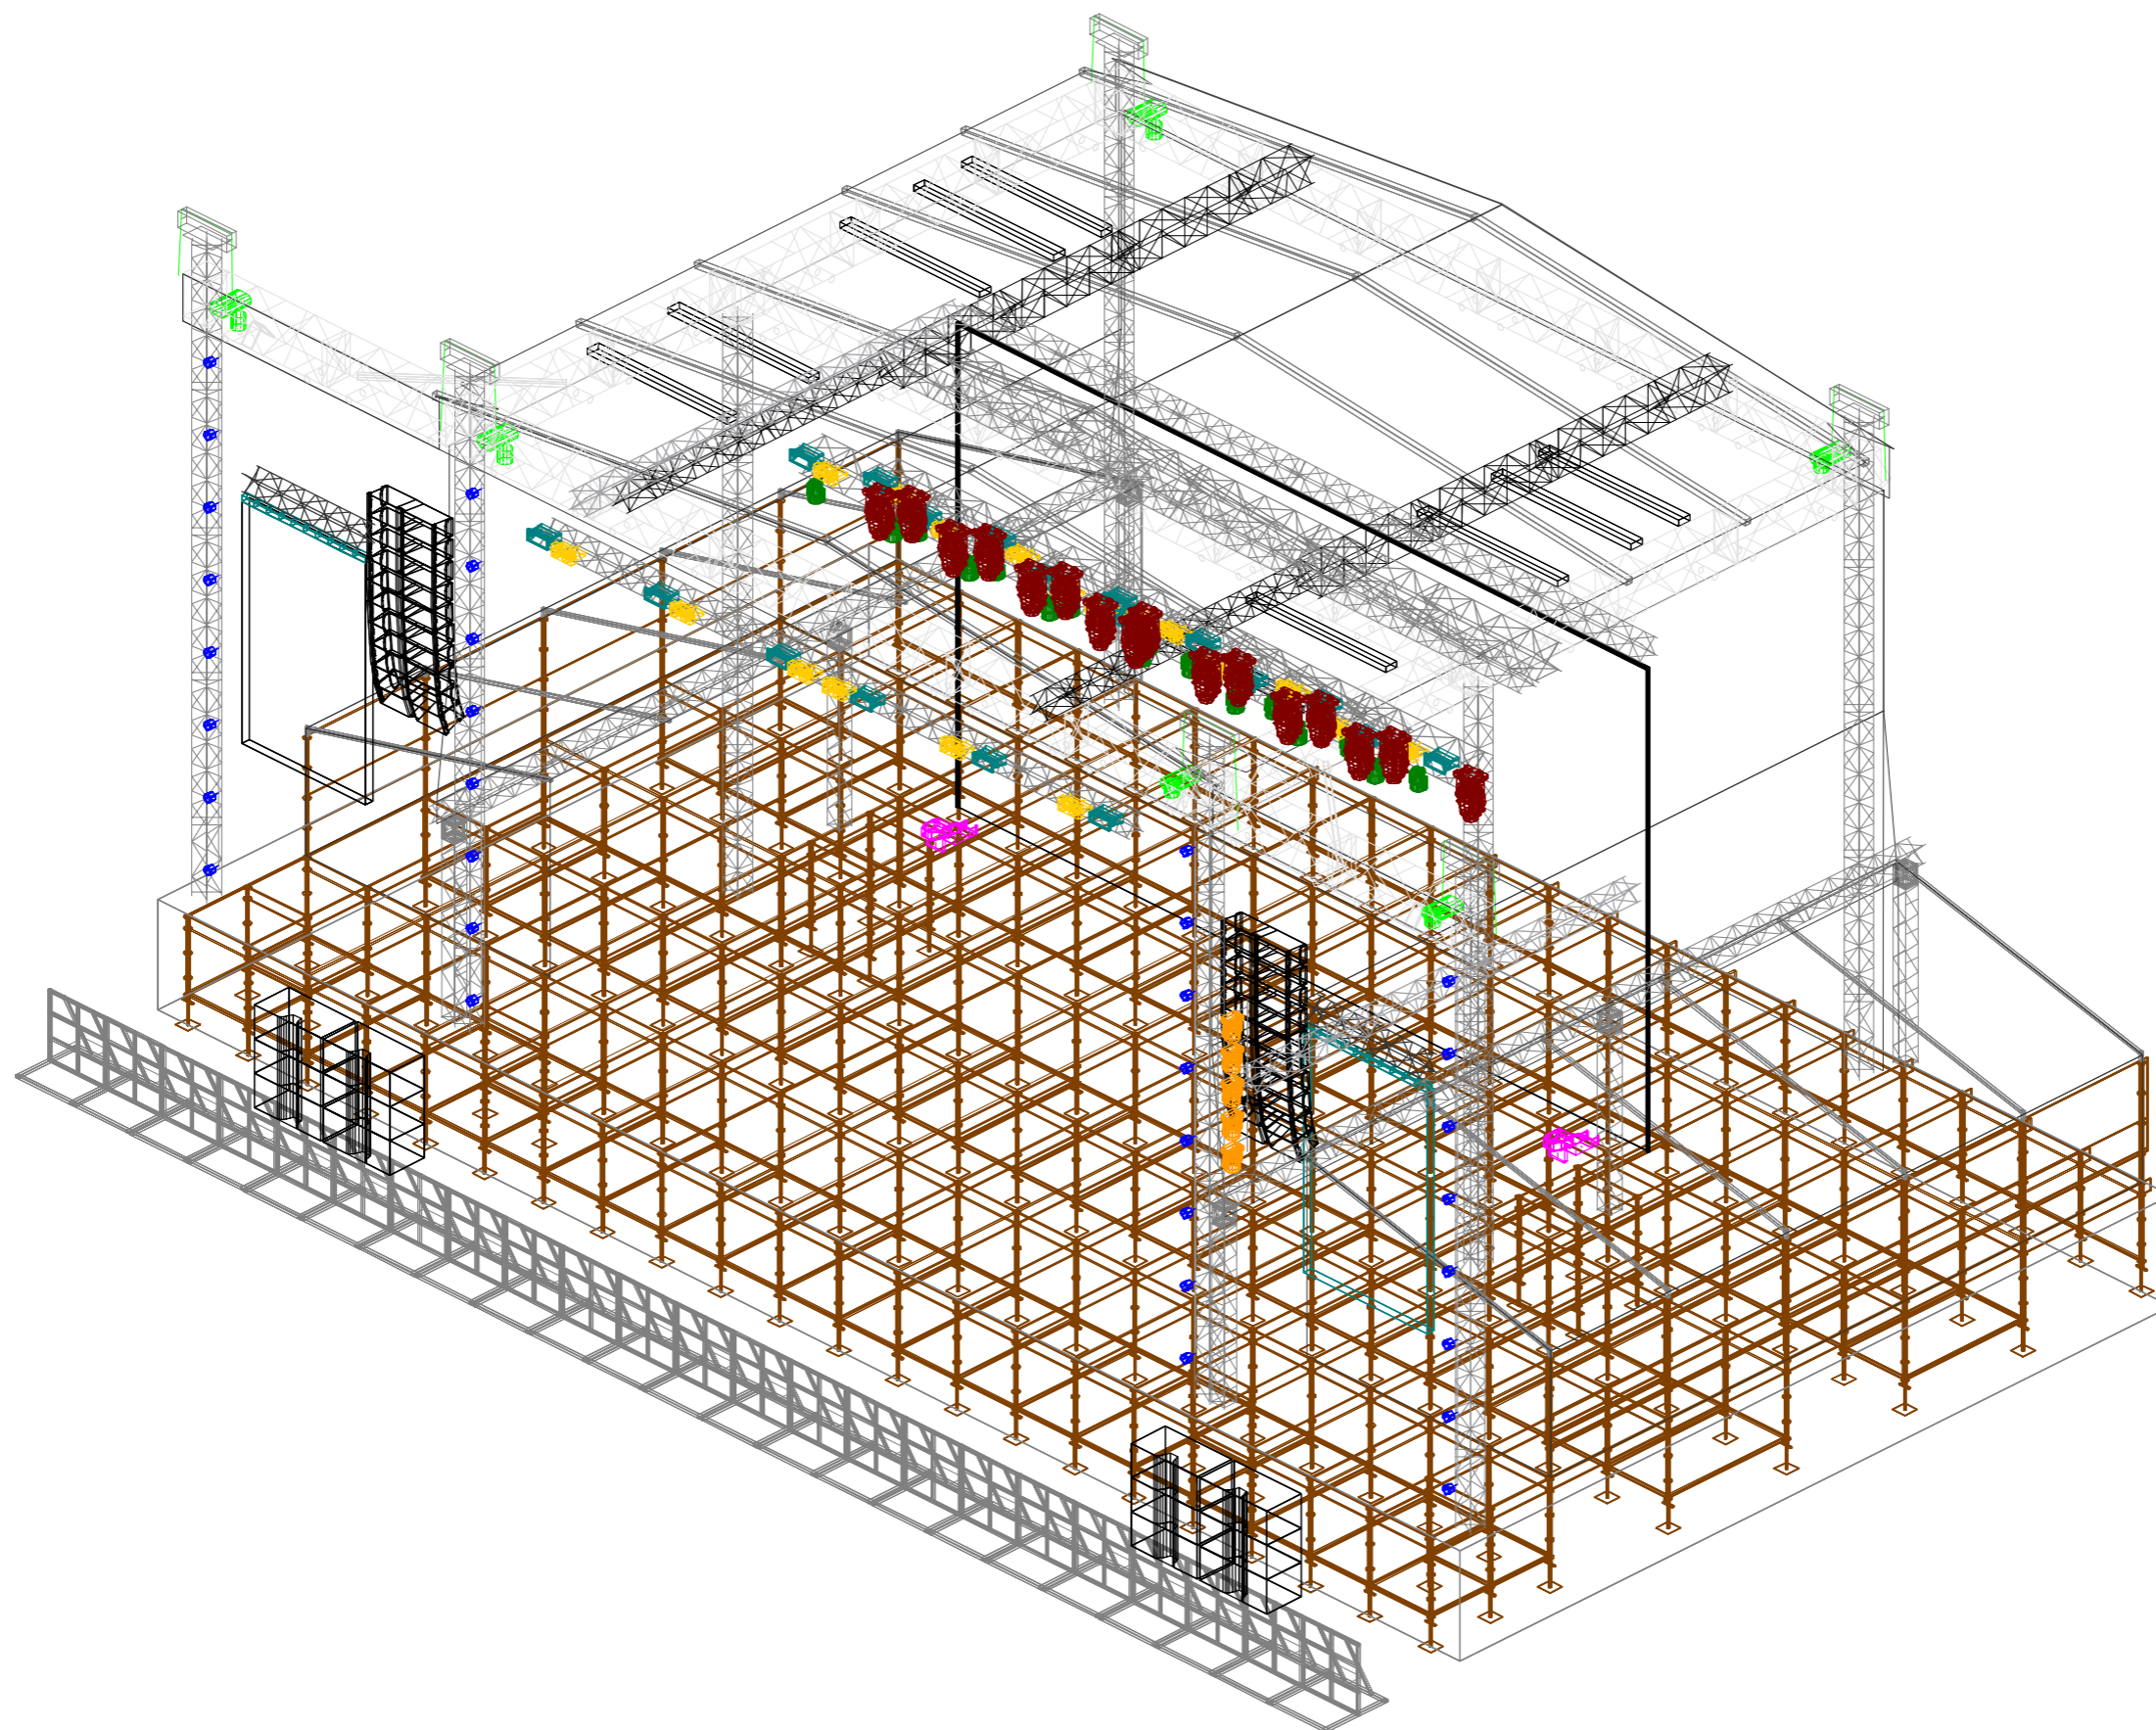

Project
Store Scene

Design
Nordic Rentals

Venue
Kløften Festival

Show Date
2026

Scale
Not to Scale

Revisions #
V.1

MAC Aura XB Std.

Cluster B2FC 10 RGB

Color Strike M 24

Mac Aura XIP Basic

MAC Viper XIP Basic

VDO Atomic Dot WRM Basic

Viper NT 1

AF-3 Effect Fan