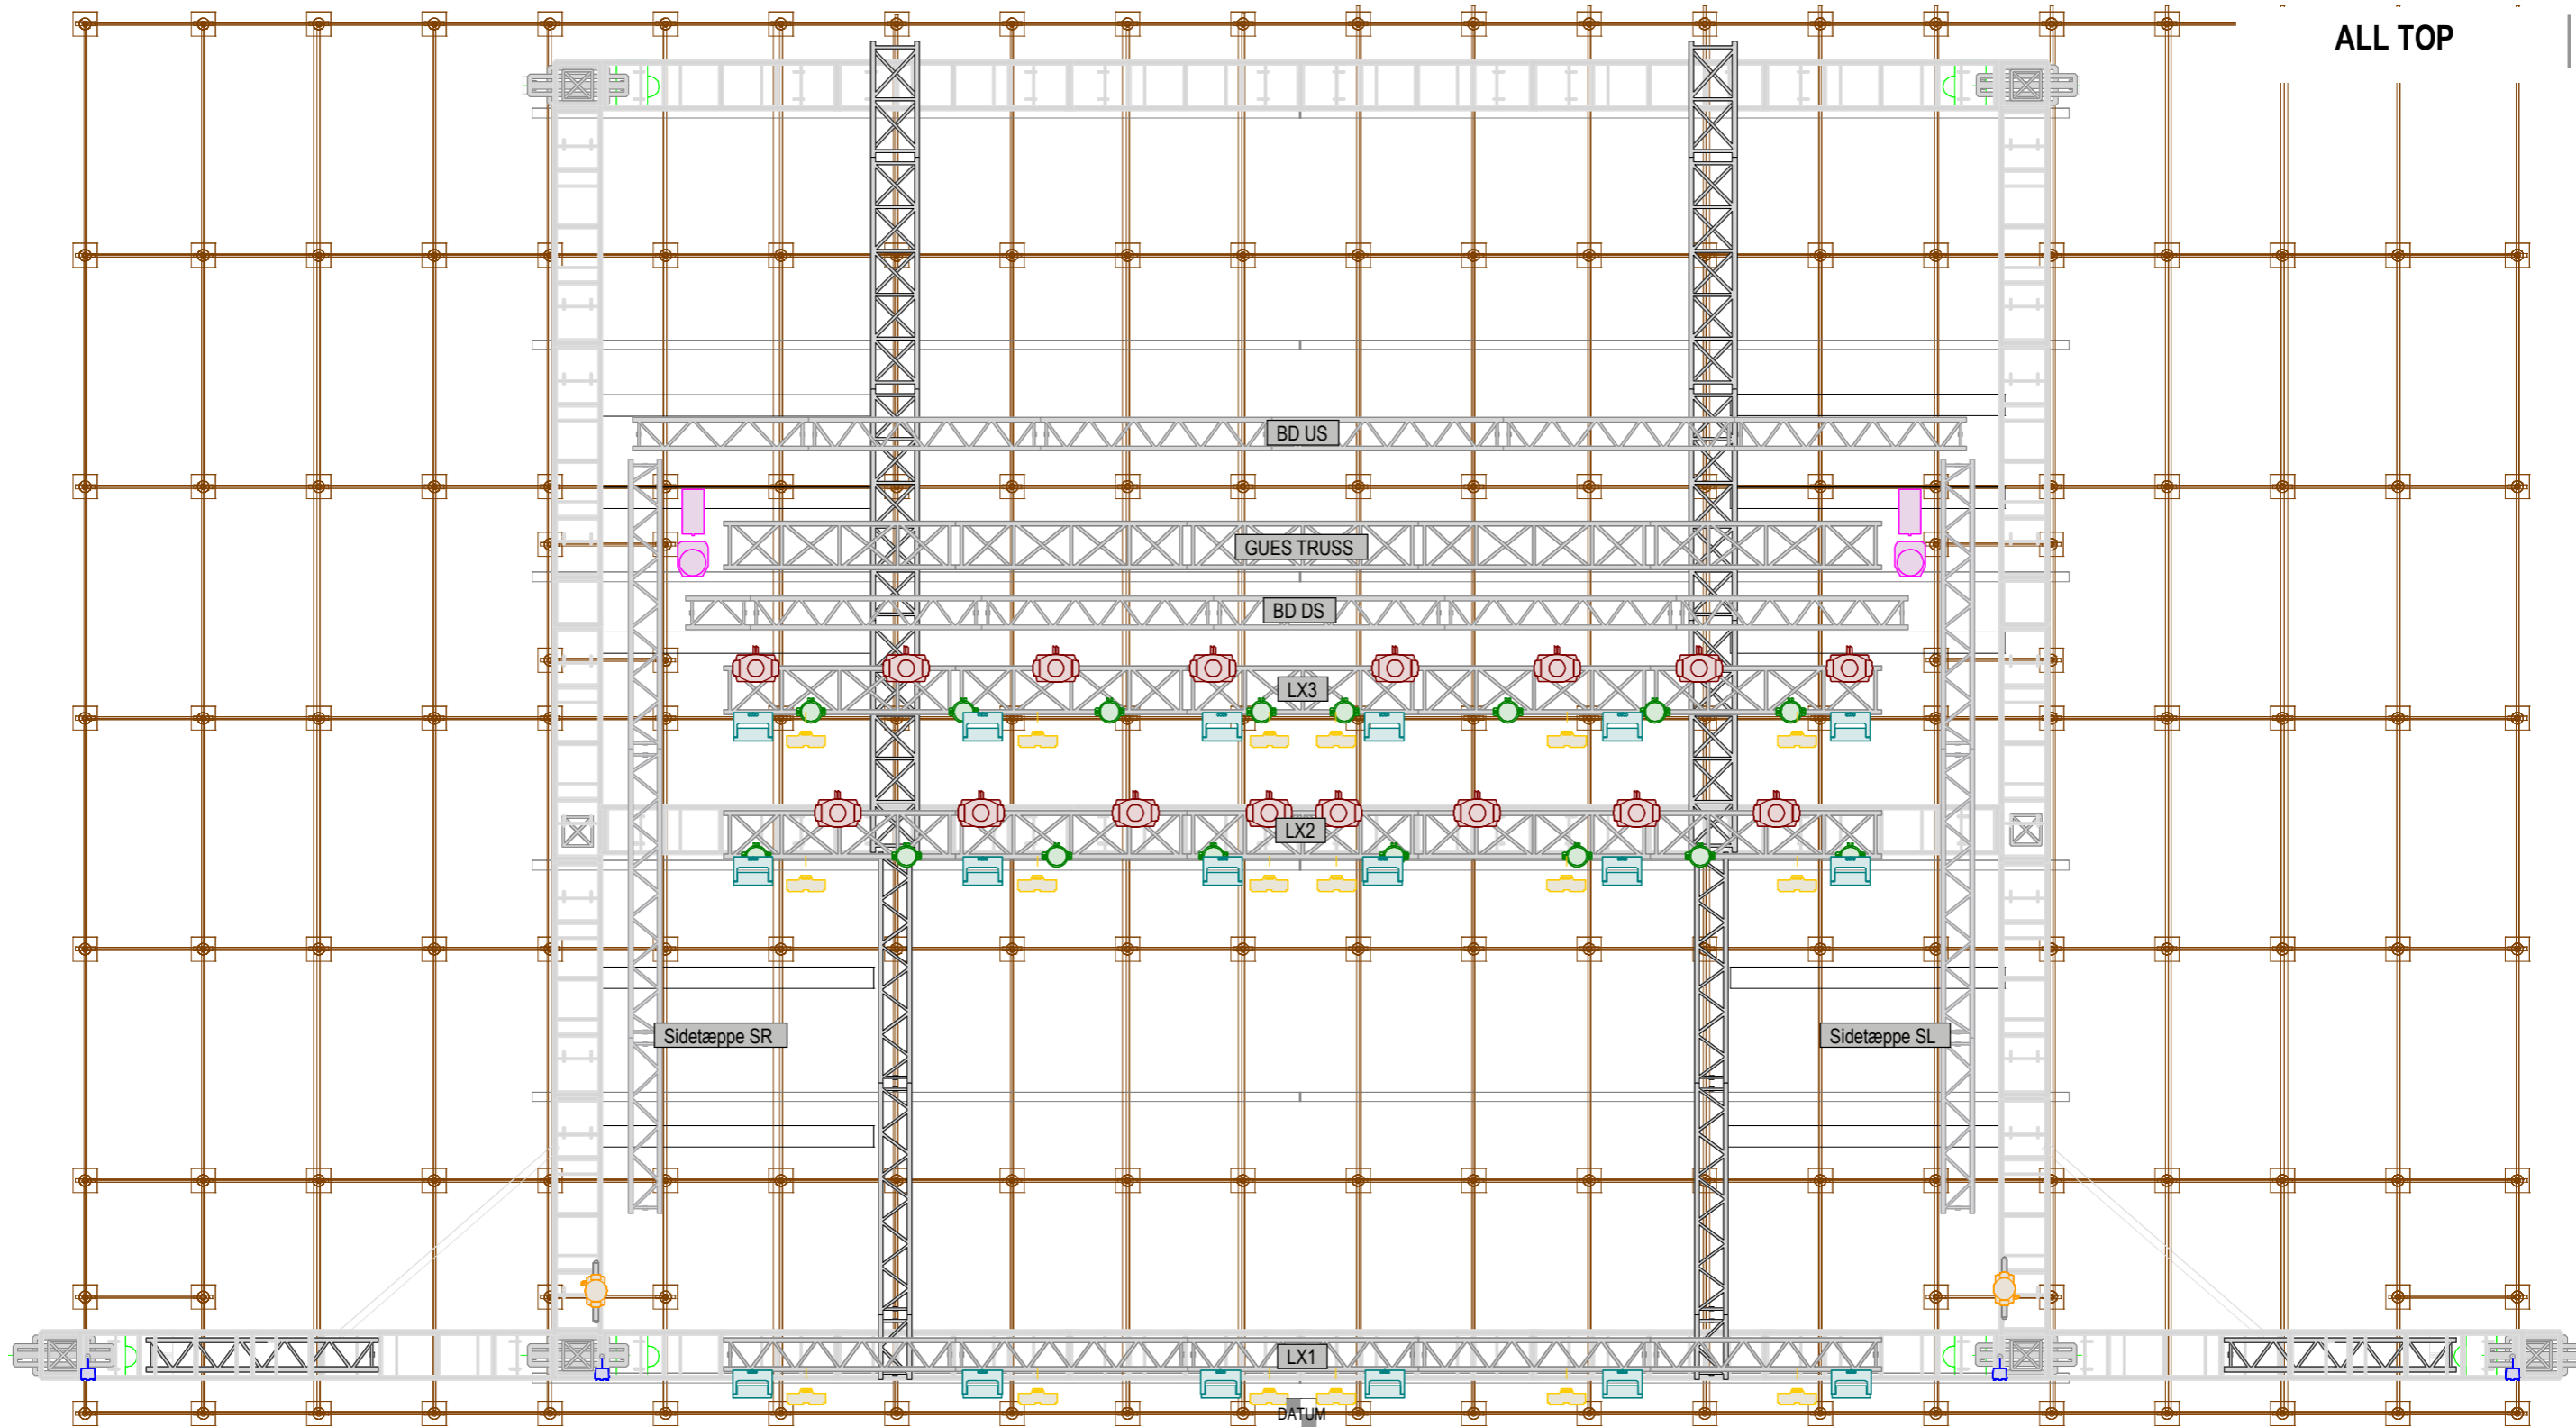

Project
Store Scene

Design
Nordic Rentals

Venue
Kløften Festival

Show Date
2026

Scale
Not to Scale

Revisions #
V.1

MAC Aura XB Std.

Cluster B2FC 10 RGB

Color Strike M 24

Mac Aura XIP Basic

MAC Viper XIP Basic

VDO Atomic Dot WRM Basic

Viper NT 1

AF-3 Effect Fan