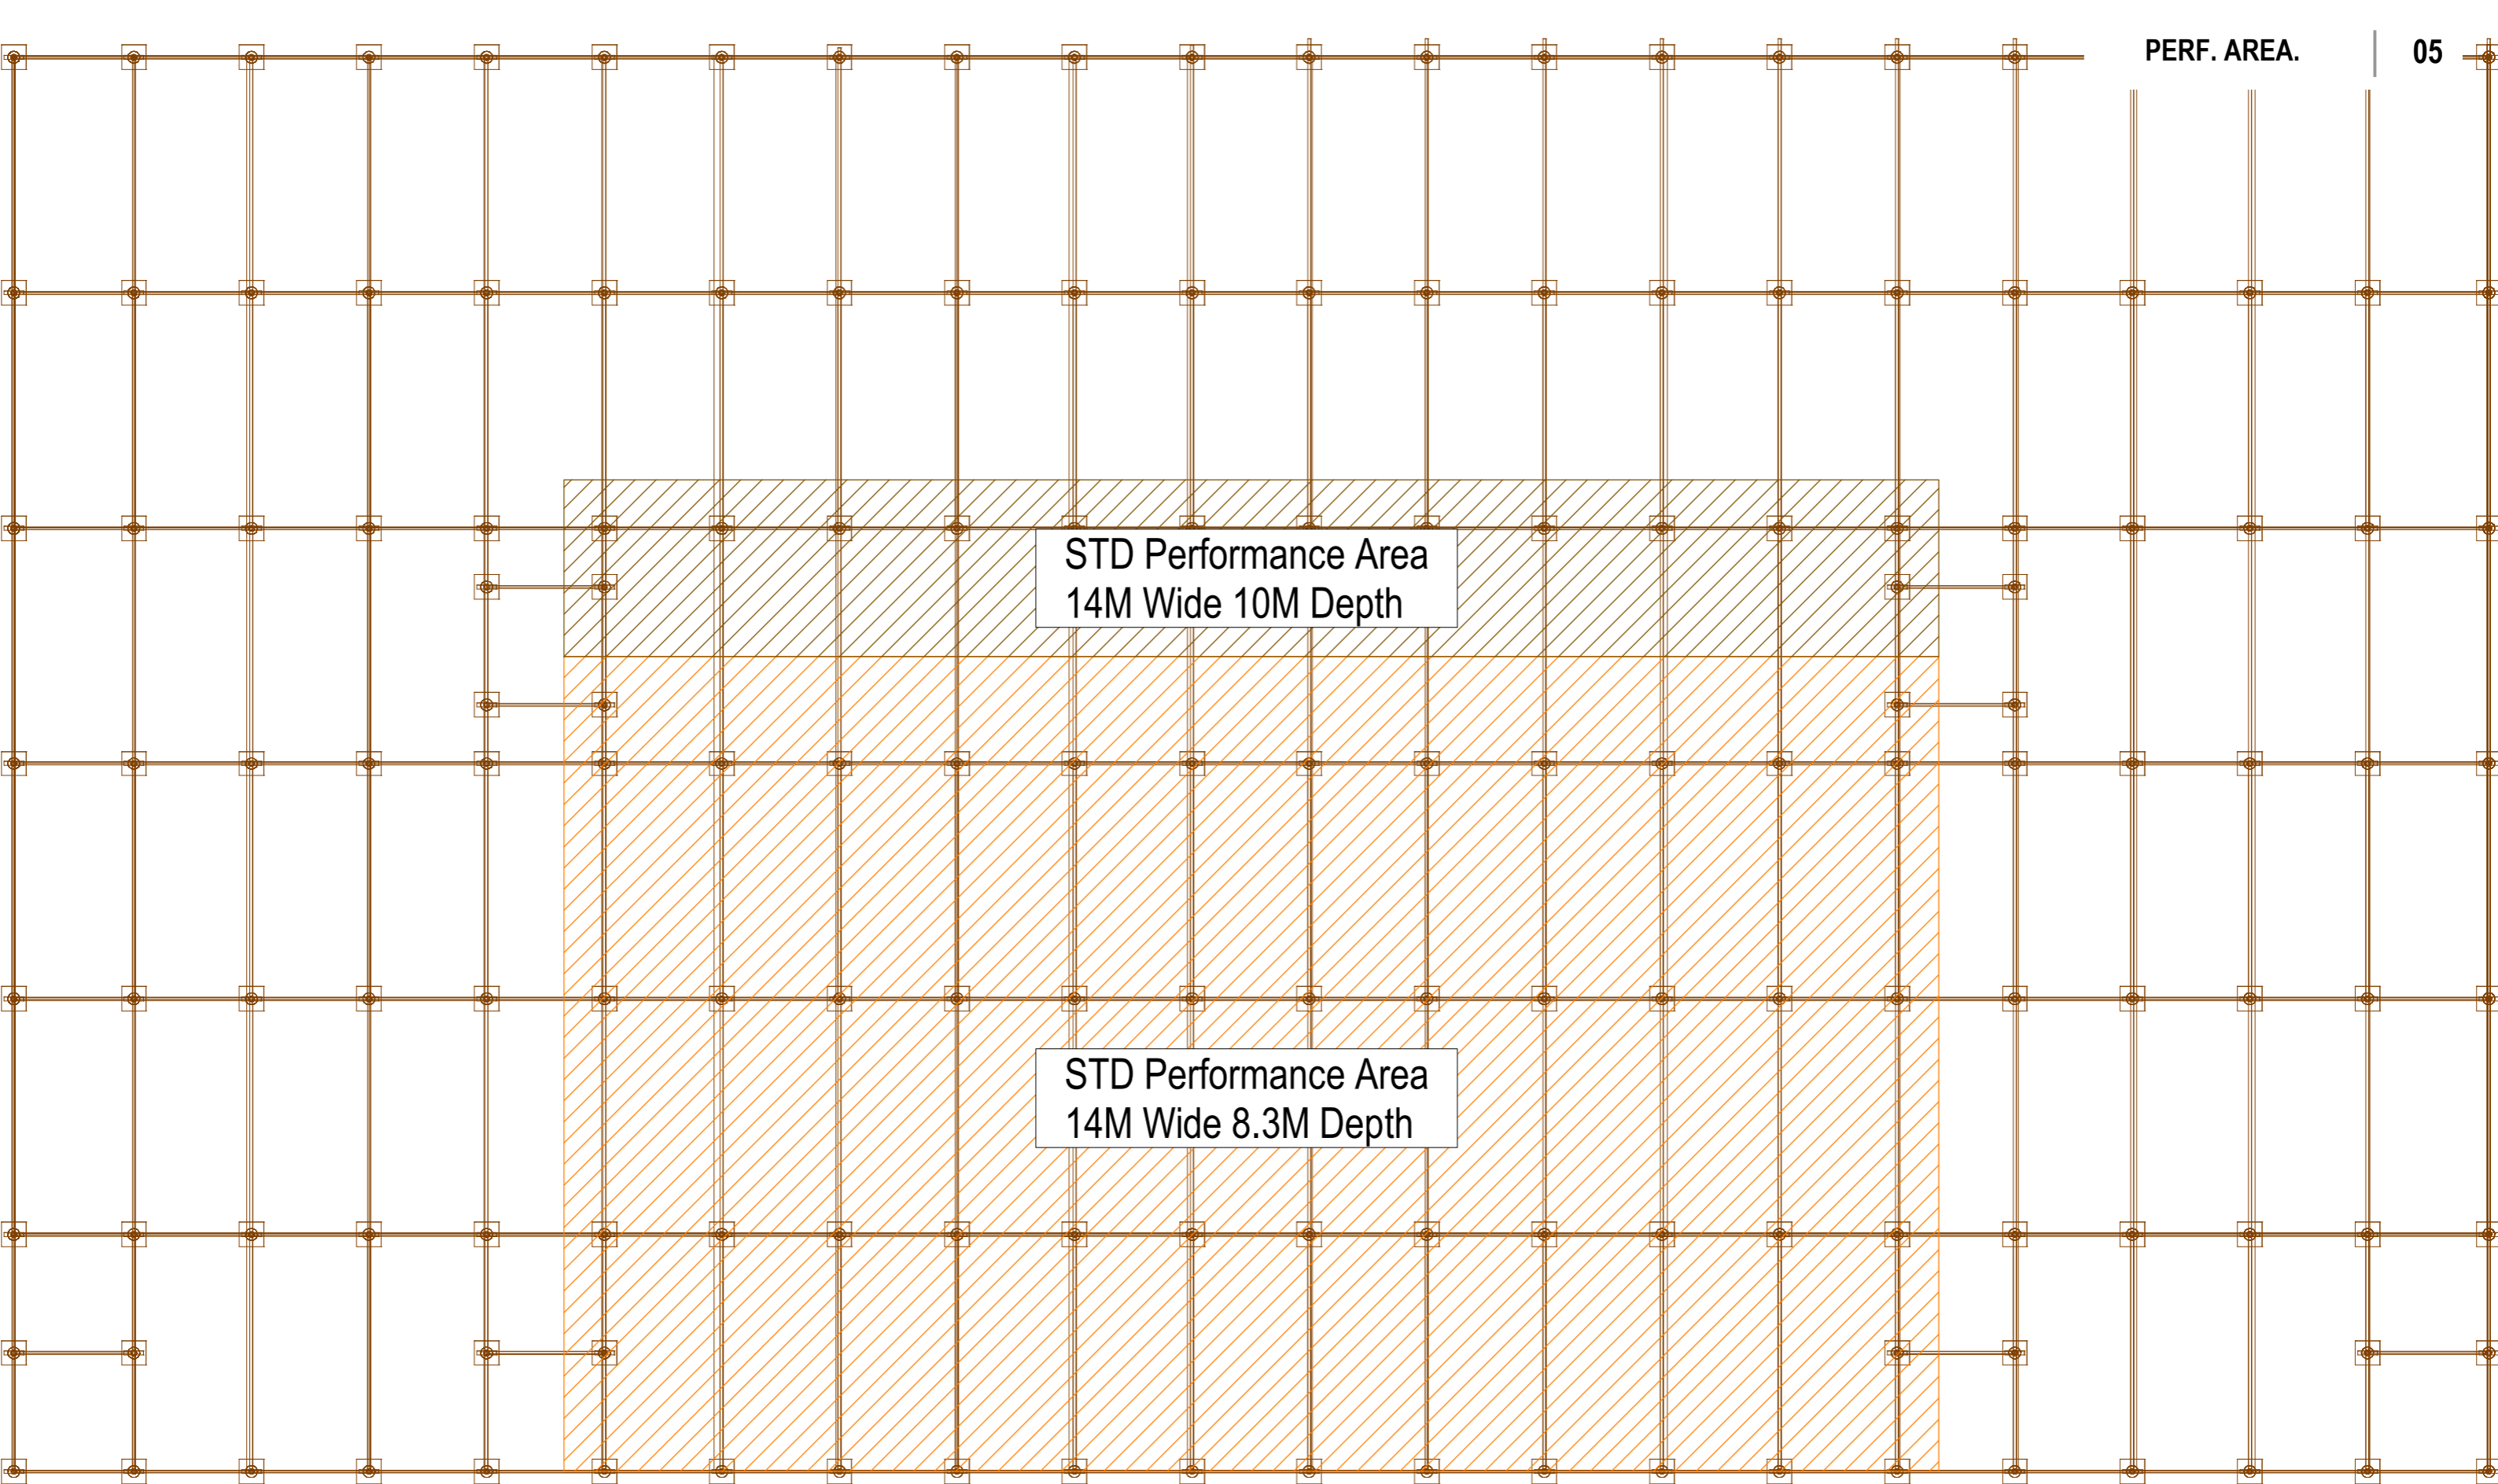

  **MAC Viper XIP** Basic

  **VDO Atomic Dot WRM** Basic

  **Viper NT** 1

  **AF-3 Effect Fan**

STD Performance Area  
14M Wide 10M Depth

STD Performance Area  
14M Wide 8.3M Depth

**Project**  
Store Scene