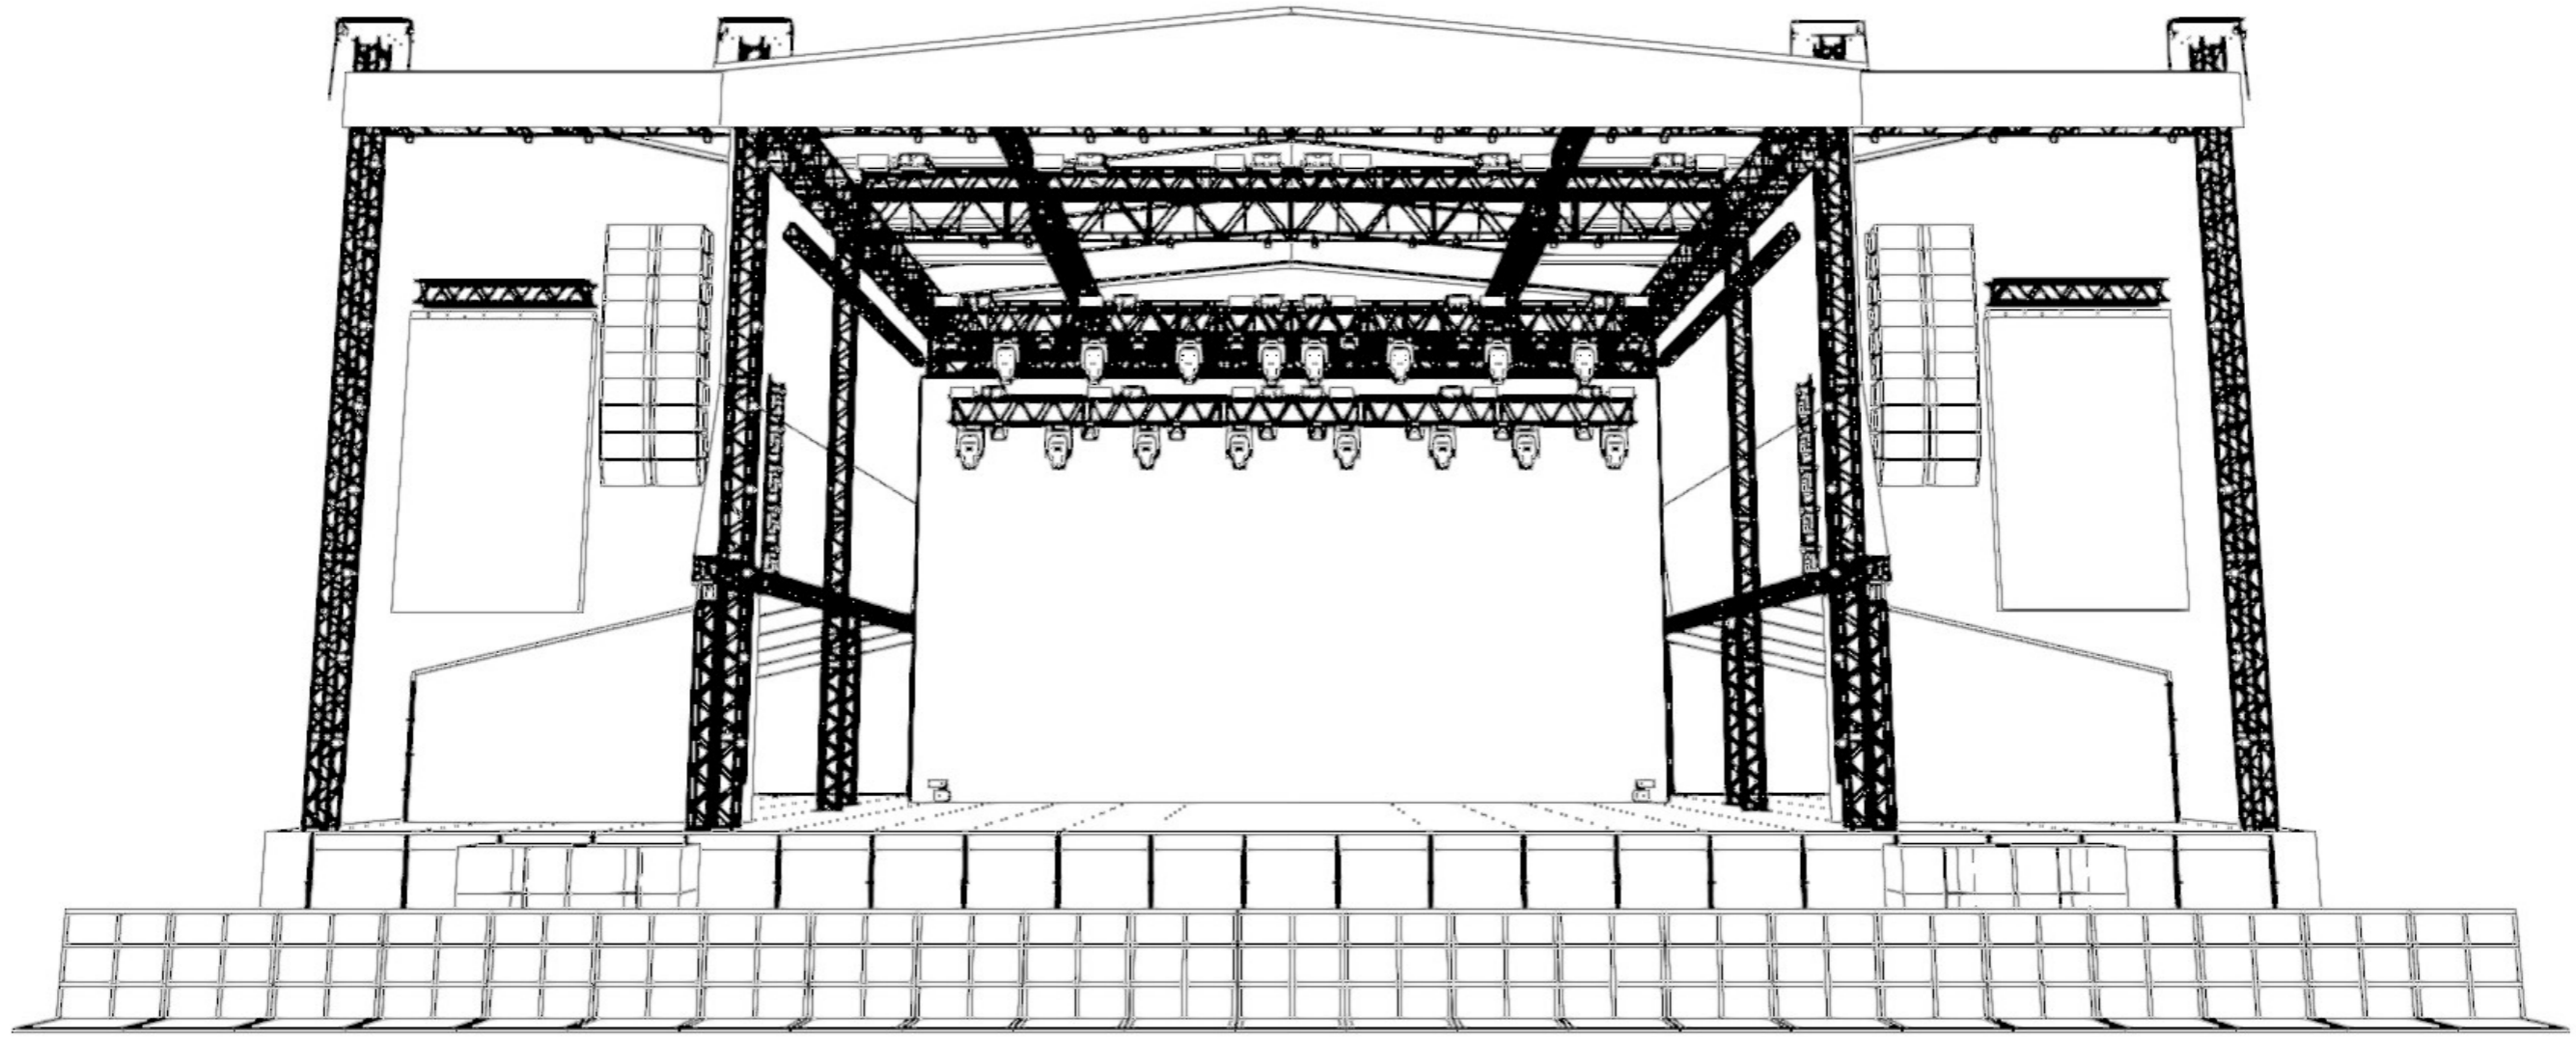

Store Scene

Project Store Scene	Show Date 2026
Design Nordic Rentals	Scale Not to Scale
Venue Kløften Festival	Revisions # V.1